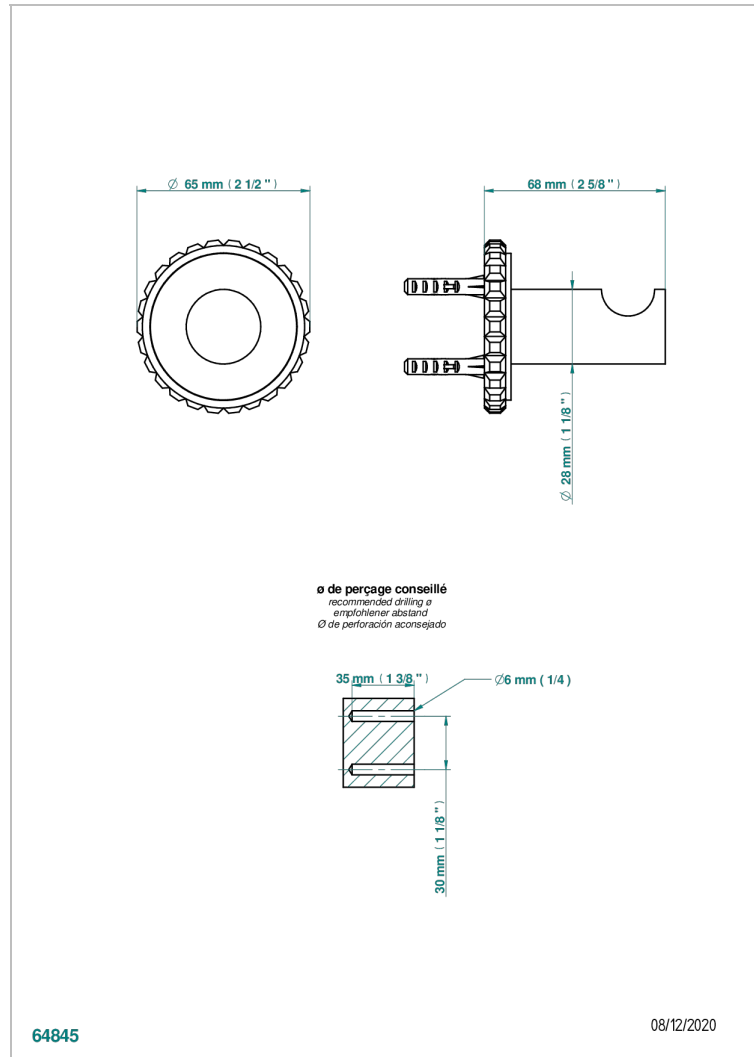

SYSTEM SQUARED METAL WITH LEVER

G9F-517

Percha de baño

THG[®]
PARIS

64845

08/12/2020

CARACTERÍSTICAS

- System Squared Metal with lever
- Percha de baño

Pvd marrón bronce mate - F34
Pvd umber - H66
Pvd umber mate - H67