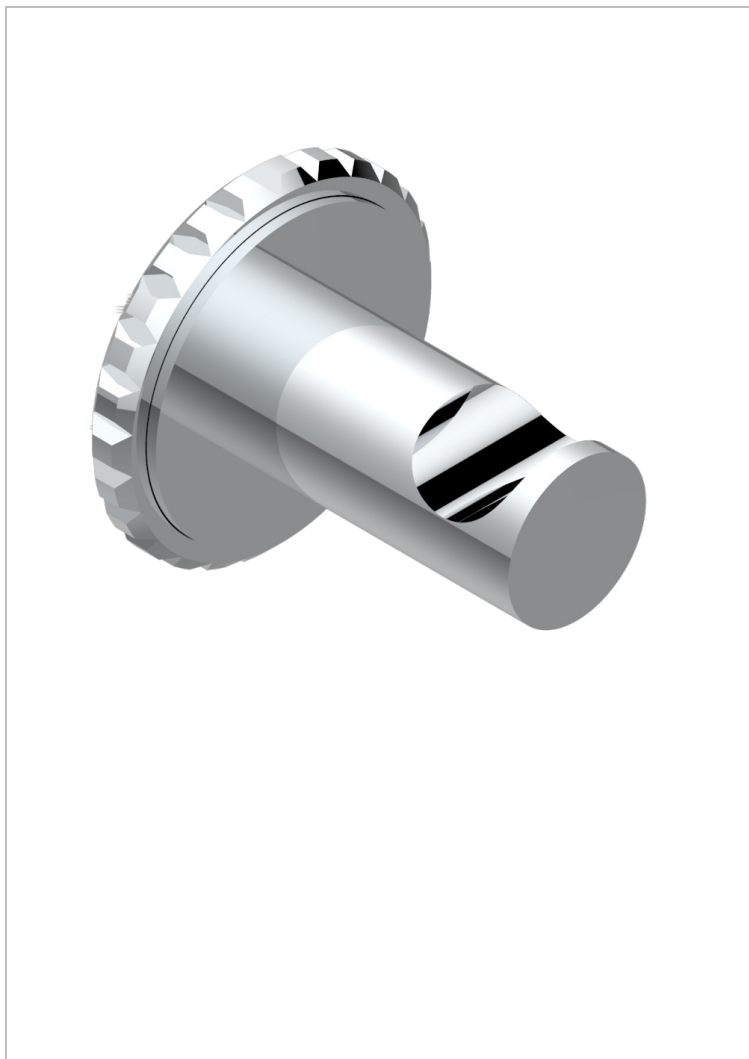

# SYSTEM SQUARED METAL WITH LEVER HANDLES

G9F-517

Robe hook

64845

08/12/2020

## CHARACTERISTIC

- System Squared Metal with lever handles
- Robe hook

## AVAILABLE FINITIONS

Black ceram - D30  
Blush PVD - H62  
Brass color PVD - H49  
Brown bronze color PVD - F33  
Chrome polished - A02  
Copper antique matt, coated - H07

Gold color PVD - H52  
Gold mat - F07  
Gold polished - F01  
Graphite PVD - H64  
Light coated bronze - D01  
Matt Umber PVD - H67