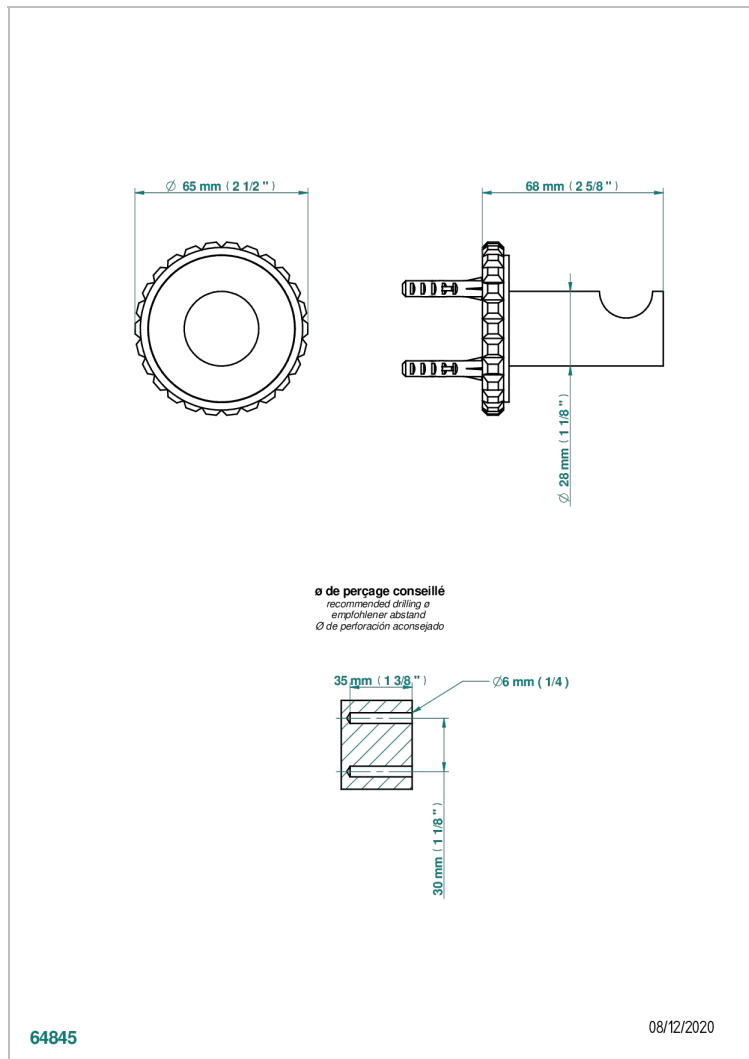

# SYSTEM SQUARED METAL WITH LEVER HANDLES

G9F-517

Robe hook

64845

08/12/2020

## CHARACTERISTIC

- System Squared Metal with lever handles
- Robe hook