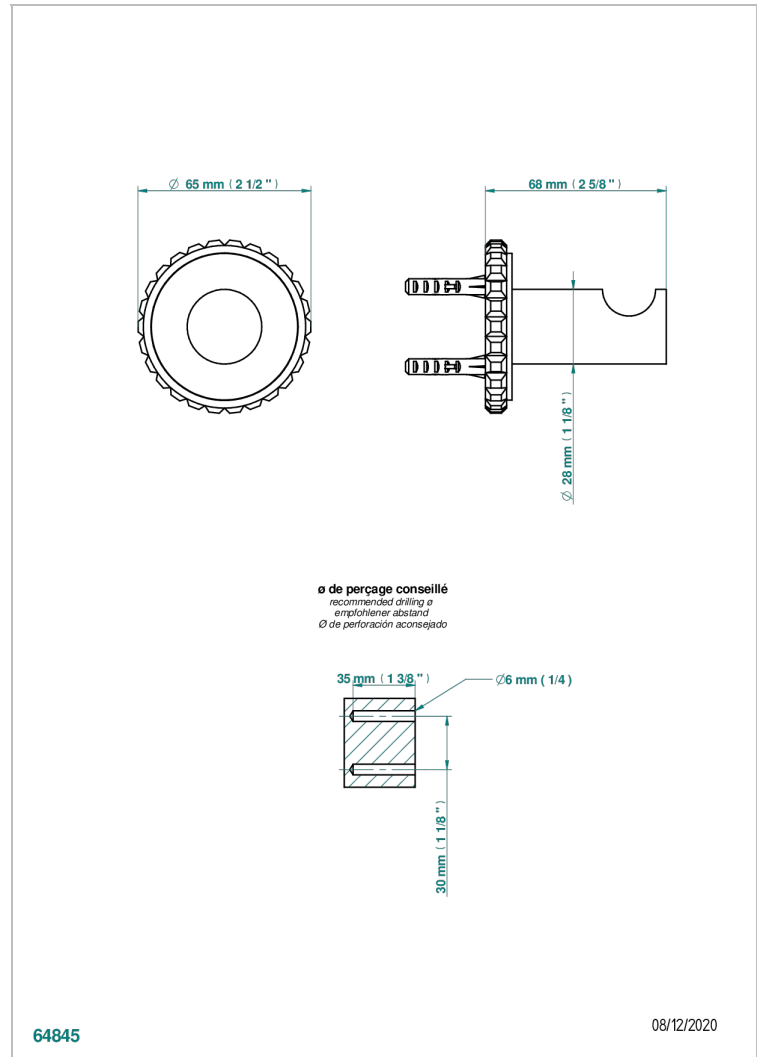

SYSTEM SQUARED METAL WITH LEVER

G9F-517

Percha de baño

THG[®]
PARIS

64845

08/12/2020

CARACTERÍSTICAS

- System Squared Metal with lever
- Percha de baño

Pvd marrón bronce mate - F34
Pvd umber - H66
Pvd umber mate - H67