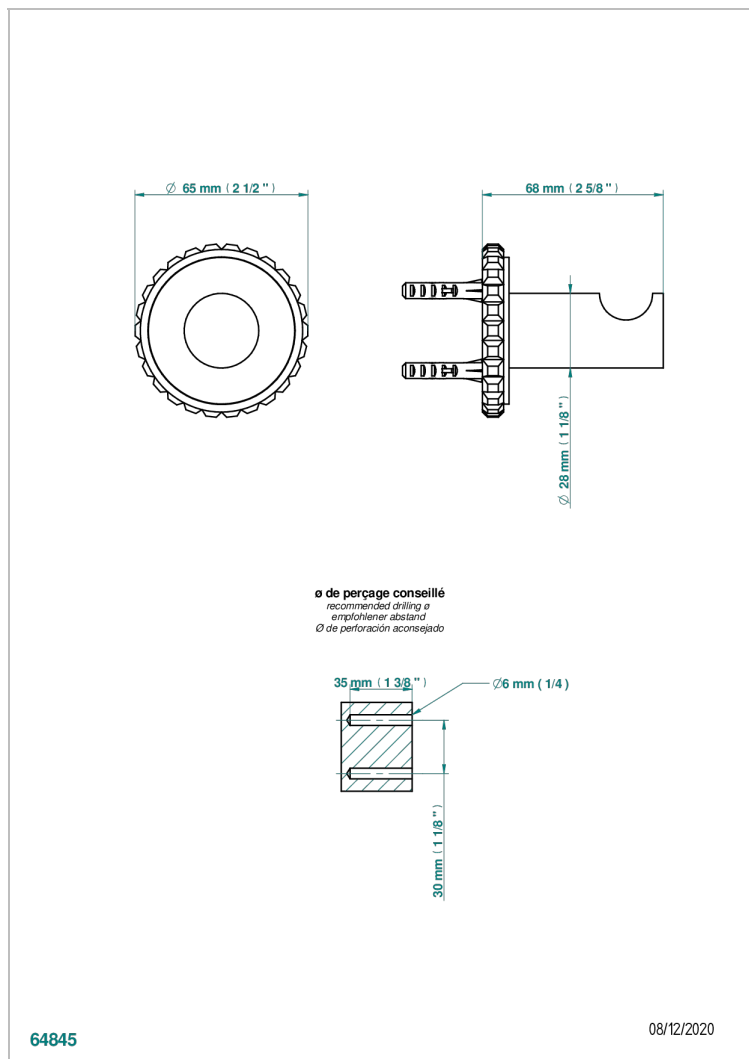

SYSTEM SQUARED METAL WITH LEVER

G9F-517

Single robe hook

THG[®]
PARIS

CHARACTERISTIC

- System Squared Metal with lever
- Single robe hook

AVAILABLE FINITIONS

Antique nickel - H28
Black ceram - D30
Blush PVD - H62
Brass color PVD - H49
Brown bronze color PVD - F33
Gold color PVD - H52

Nickel color PVD - H55
Polished chrome (color finish) - A02
Polished chrome with gold inlay - GA1
Polished gold (color finish) - F01
Polished nickel - B01
Soft gold - F30

Soft matt gold - F31
Umber PVD - H66
Varnished matt antique red copper
(color finish) - H07