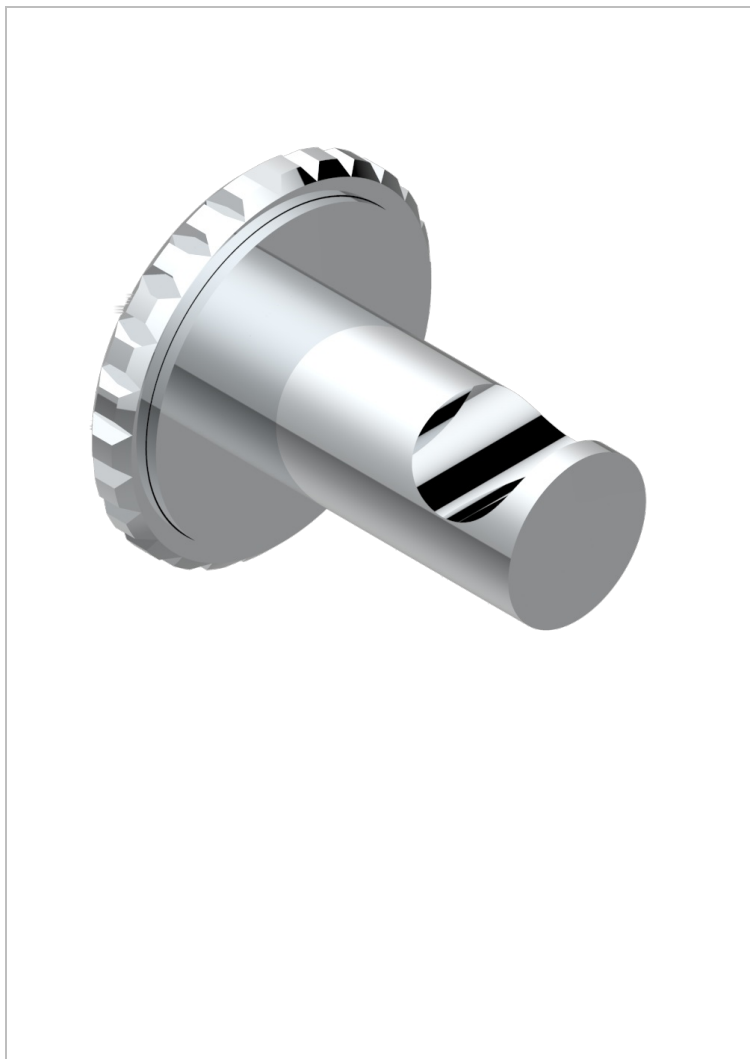

SYSTEM SQUARED METAL WITH LEVER

G9F-517

Single robe hook

THG[®]
PARIS

CHARACTERISTIC

- System Squared Metal with lever
- Single robe hook

AVAILABLE FINITIONS

Antique nickel - H28
Black ceram - D30
Blush PVD - H62
Brass color PVD - H49
Brown bronze color PVD - F33
Gold color PVD - H52

Graphite PVD - H64
Lacquered light bronze - D01
Matt Umber PVD - H67
Matt blush PVD - H60
Matt brass color PVD - H50
Matt brown bronze color PVD - F34

Matt chrome - C02
Matt gold - F07
Matt gold color PVD - H53
Matt graphite PVD - H65
Matt nickel (color finish) - C01
Matt nickel color PVD - H56

Nickel color PVD - H55
Polished chrome (color finish) - A02
Polished chrome with gold inlay - GA1
Polished gold (color finish) - F01
Polished nickel - B01
Soft gold - F30

Soft matt gold - F31
Umber PVD - H66
Varnished matt antique red copper
(color finish) - H07