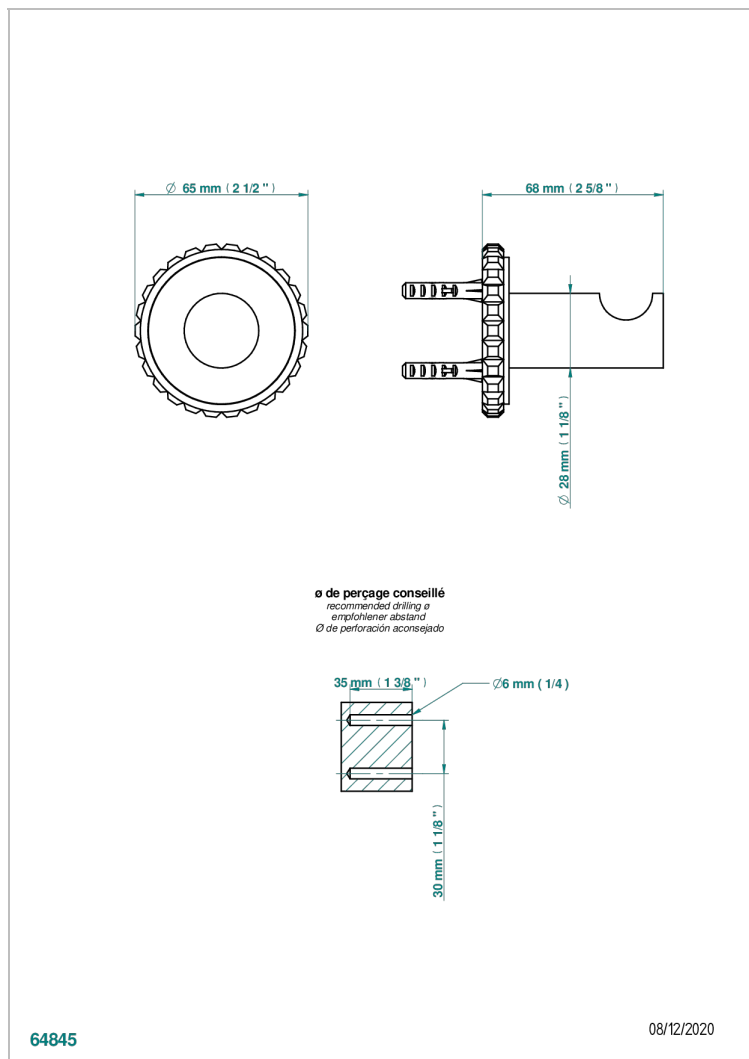

# SYSTEM SQUARED METAL WITH LEVER

G9F-517

Single robe hook

## CHARACTERISTIC

- System Squared Metal with lever
- Single robe hook