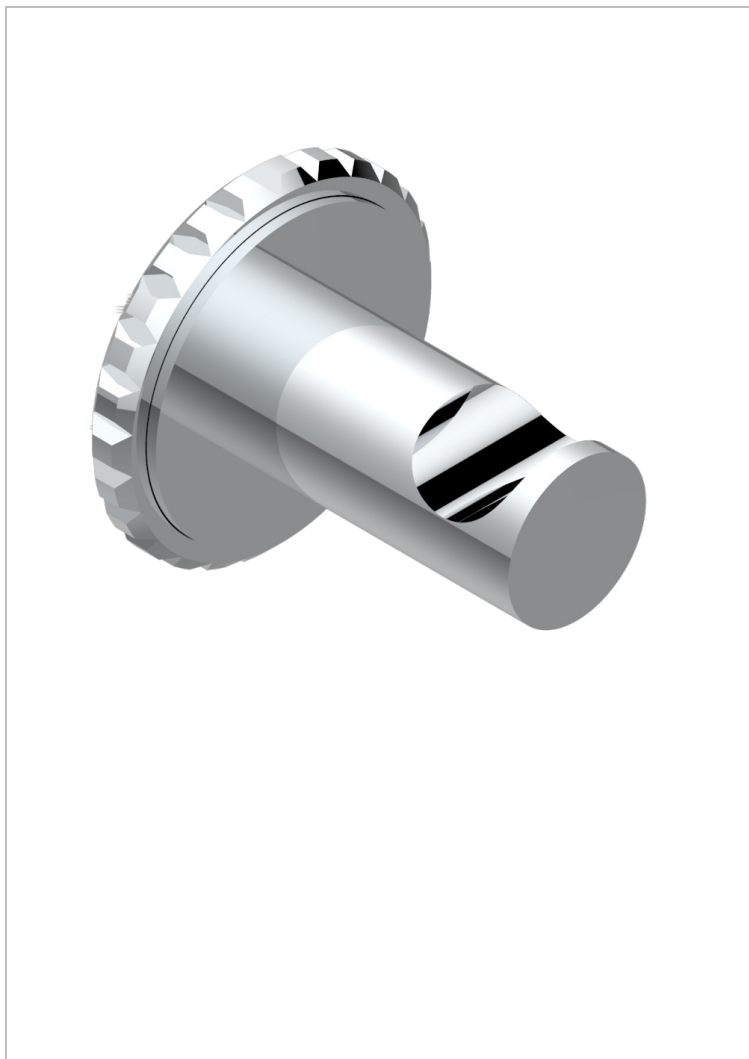

# SYSTEM SQUARED METAL WITH LEVER

G9F-517

Single robe hook

## CHARACTERISTIC

- System Squared Metal with lever
- Single robe hook

## AVAILABLE FINITIONS

Antique nickel - H28  
 Black ceram - D30  
 Blush PVD - H62  
 Brass color PVD - H49  
 Brown bronze color PVD - F33  
 Gold color PVD - H52

Graphite PVD - H64  
 Lacquered light bronze - D01  
 Matt Umber PVD - H67  
 Matt blush PVD - H60  
 Matt brass color PVD - H50  
 Matt brown bronze color PVD - F34