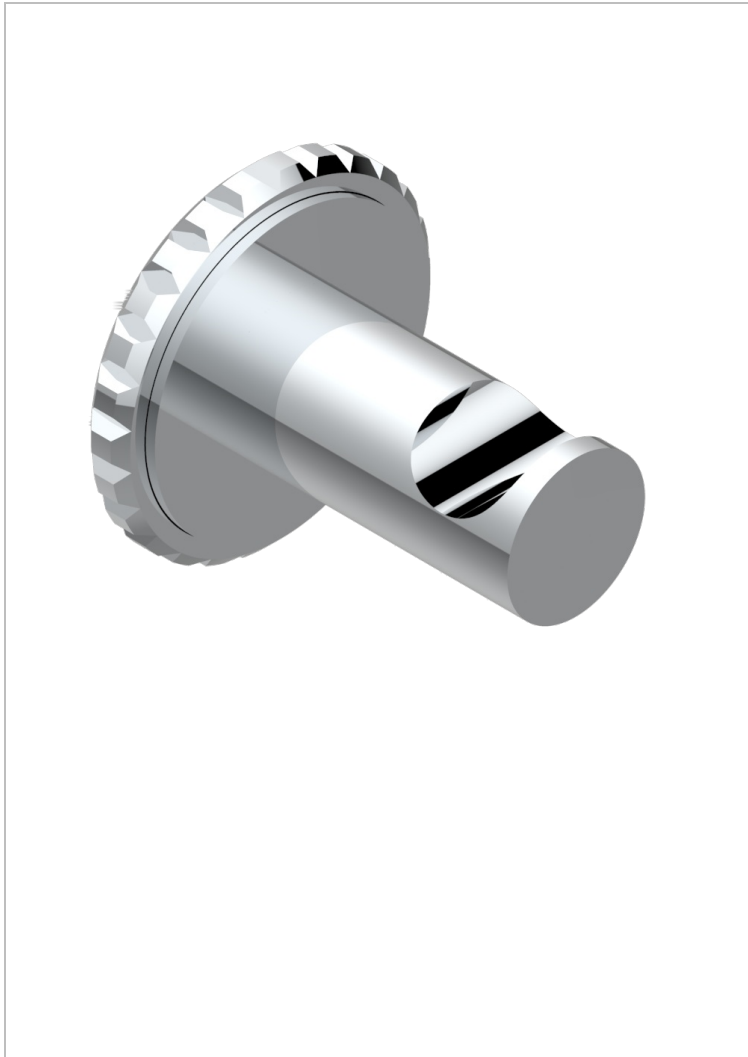

SYSTEM SQUARED METAL

G9E-517

Robe hook

THG[®]
PARIS

64845

08/12/2020

CHARACTERISTIC

- System Squared Metal
- Robe hook

AVAILABLE FINITIONS

Black ceram - D30
Blush PVD - H62
Brass color PVD - H49
Brown bronze color PVD - F33
Chrome polished - A02
Copper antique matt, coated - H07

Gold color PVD - H52
Gold mat - F07
Gold polished - F01
Graphite PVD - H64
Light coated bronze - D01
Matt Umber PVD - H67

Matt blush PVD - H60
Matt brass color PVD - H50
Matt brown bronze color PVD - F34
Matt chrome (American satin) - C02
Matt gold color PVD - H53
Matt graphite PVD - H65

Matt nickel (American satin) - C01
Matt nickel color PVD - H56
Nickel antique / Sovereign - H28
Nickel color PVD - H55
Nickel polished - B01
Polished chrome with gold inlay - GA1