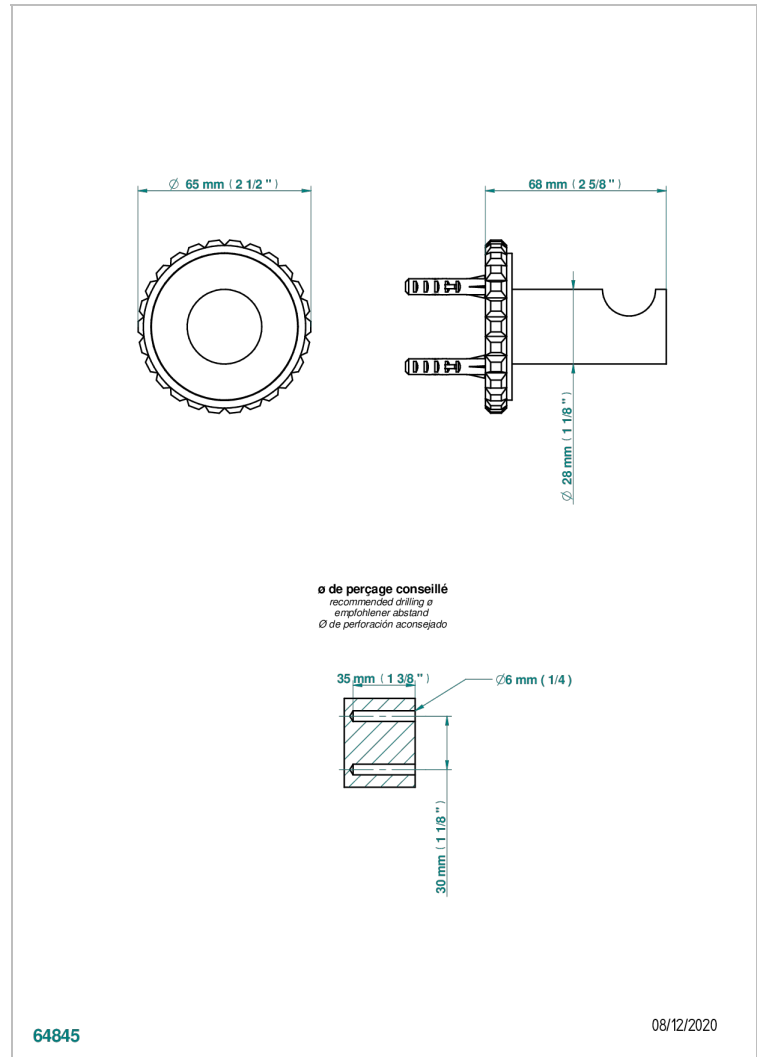

SYSTEM SQUARED METAL

G9E-517

Robe hook

THG[®]
PARIS

64845

08/12/2020

CHARACTERISTIC

- System Squared Metal
- Robe hook