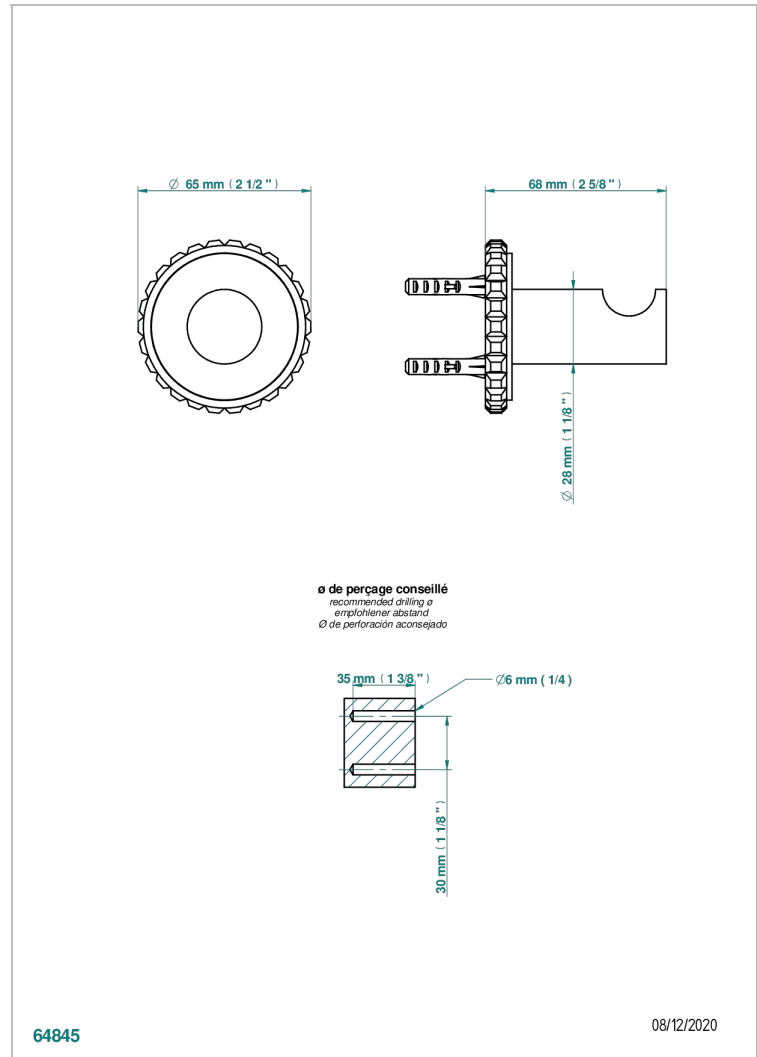

SYSTEM SQUARED METAL

G9E-517

Single robe hook

THG[®]
PARIS

64845

08/12/2020

CHARACTERISTIC

- System Squared Metal
- Single robe hook

AVAILABLE FINITIONS

Antique nickel - H28
Black ceram - D30
Blush PVD - H62
Brass color PVD - H49
Brown bronze color PVD - F33
Gold color PVD - H52

Graphite PVD - H64
Lacquered light bronze - D01
Matt Umber PVD - H67
Matt blush PVD - H60
Matt brass color PVD - H50
Matt brown bronze color PVD - F34