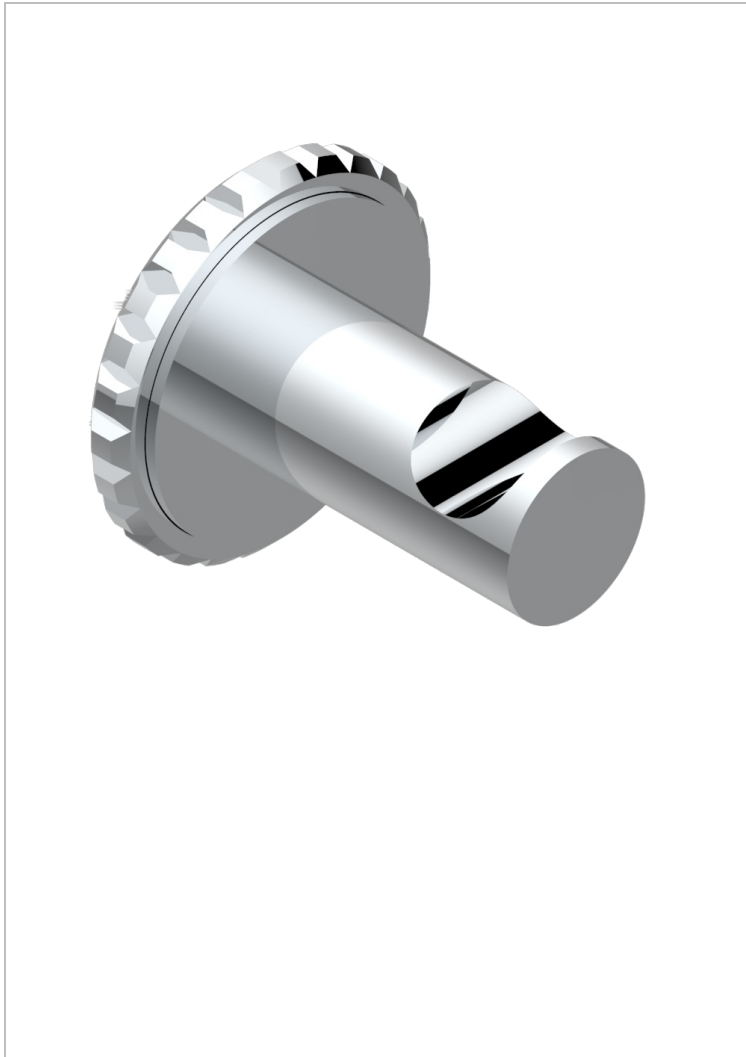

SYSTEM SQUARED METAL

G9E-517

Single robe hook

THG[®]
PARIS

64845

08/12/2020

CHARACTERISTIC

- System Squared Metal
- Single robe hook

AVAILABLE FINITIONS

Antique nickel - H28
Black ceram - D30
Blush PVD - H62
Brass color PVD - H49
Brown bronze color PVD - F33
Gold color PVD - H52

Graphite PVD - H64
Lacquered light bronze - D01
Matt Umber PVD - H67
Matt blush PVD - H60
Matt brass color PVD - H50
Matt brown bronze color PVD - F34