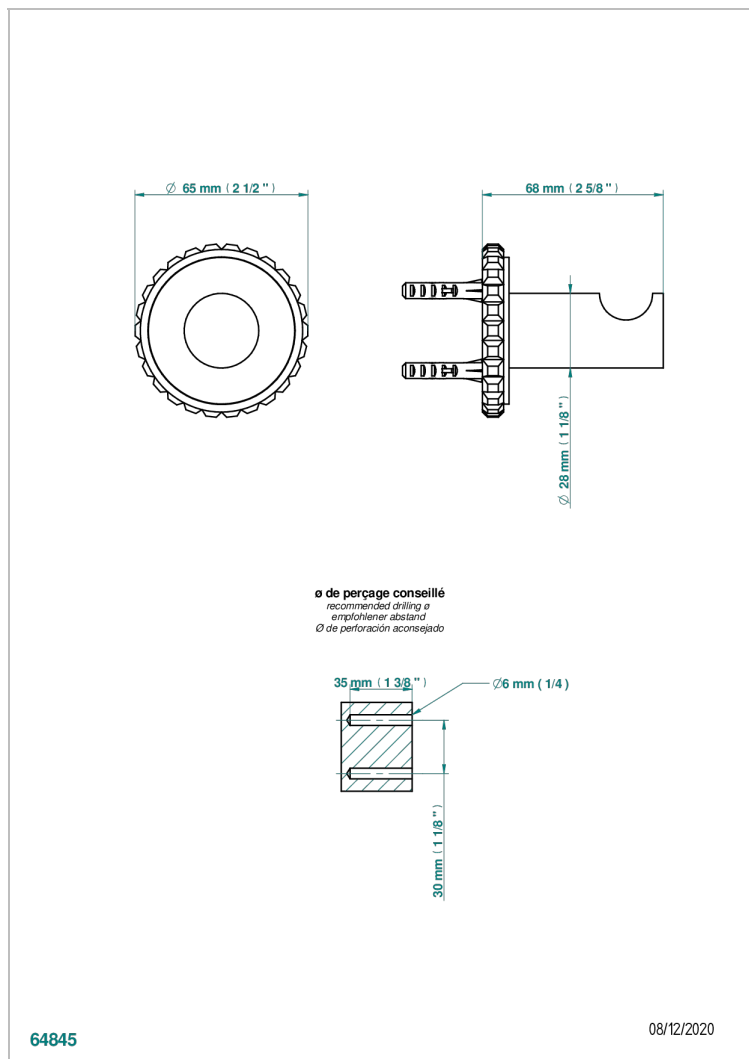

SYSTEM SQUARED METAL

G9E-517

Single robe hook

THG[®]
PARIS

64845

08/12/2020

CHARACTERISTIC

- System Squared Metal
- Single robe hook

AVAILABLE FINITIONS

Antique nickel - H28
Black ceram - D30
Blush PVD - H62
Brass color PVD - H49
Brown bronze color PVD - F33
Gold color PVD - H52

Graphite PVD - H64
Lacquered light bronze - D01
Matt Umber PVD - H67
Matt blush PVD - H60
Matt brass color PVD - H50
Matt brown bronze color PVD - F34