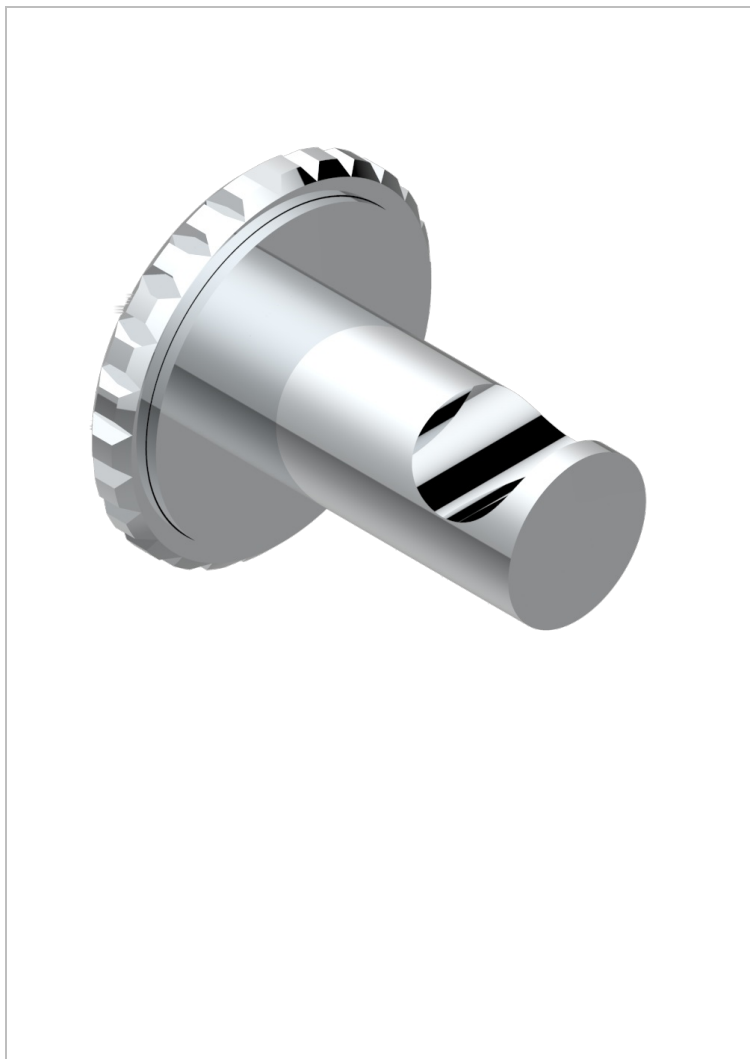

SYSTEM SQUARED METAL

G9E-517

Single robe hook

THG[®]
PARIS

64845

08/12/2020

CHARACTERISTIC

- System Squared Metal
- Single robe hook

AVAILABLE FINITIONS

Antique nickel - H28
Black ceram - D30
Blush PVD - H62
Brass color PVD - H49
Brown bronze color PVD - F33
Gold color PVD - H52

Graphite PVD - H64
Lacquered light bronze - D01
Matt Umber PVD - H67
Matt blush PVD - H60
Matt brass color PVD - H50
Matt brown bronze color PVD - F34