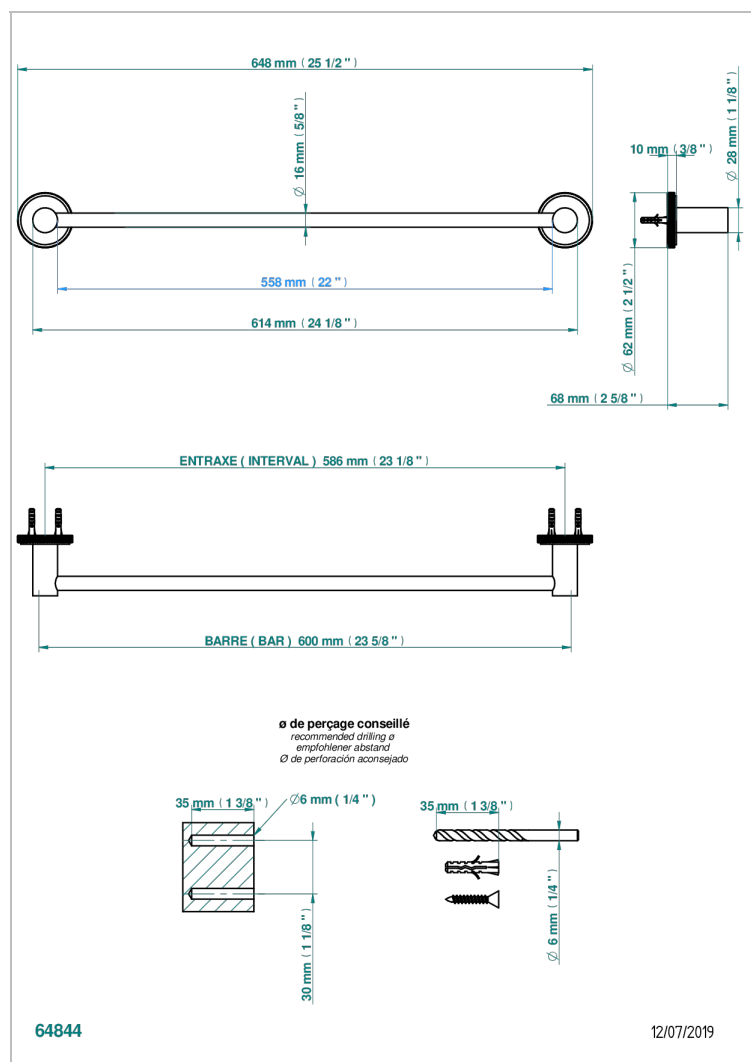

# SYSTEM DIAMOND METAL WITH LEVER

G9D-514/60

Toallero lg 600 mm

## CARACTERÍSTICAS

- System Diamond Metal with lever
- Toallero lg 600 mm