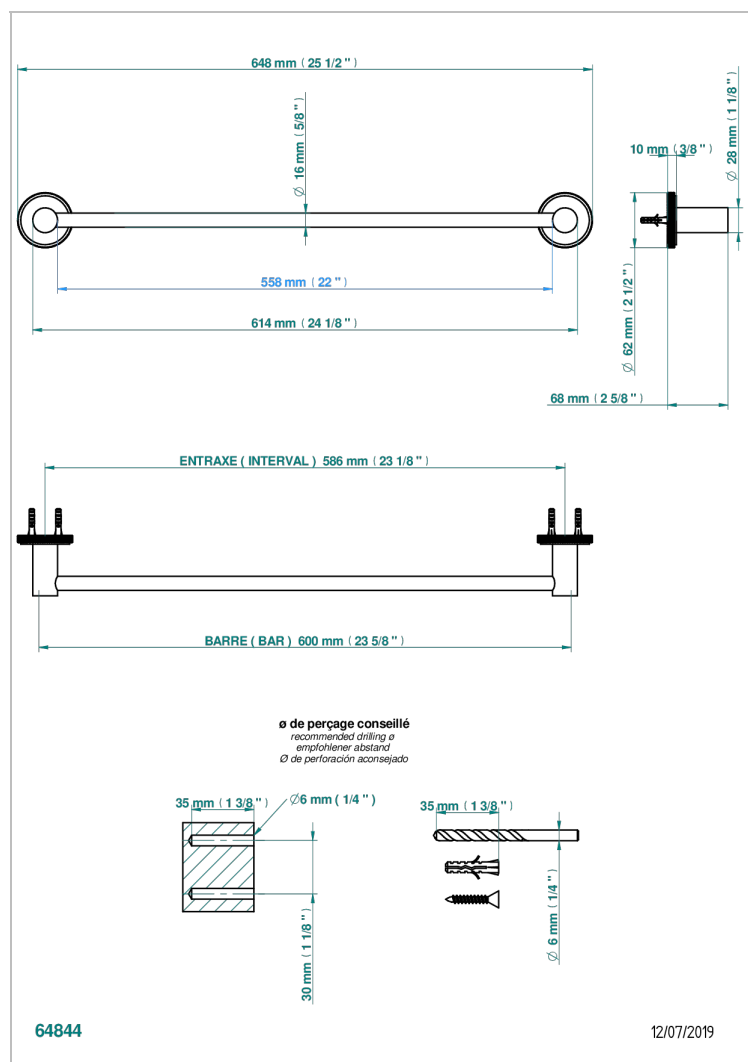

SYSTEM DIAMOND METAL WITH LEVER HANDLES

G9D-514/60

Towel bar, 24" long

CHARACTERISTIC

- System Diamond Metal with lever handles
- Towel bar, 24" long

AVAILABLE FINITIONS

Black ceram - D30
Blush PVD - H62
Brass color PVD - H49
Brown bronze color PVD - F33
Chrome polished - A02
Copper antique matt, coated - H07