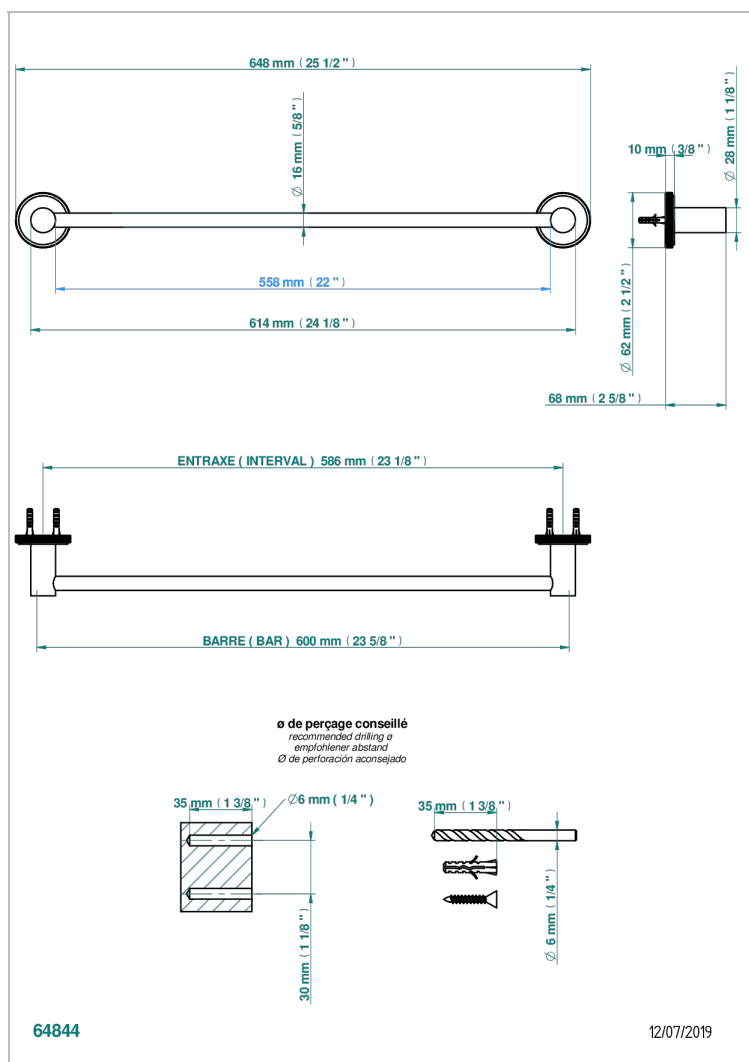

# SYSTEM DIAMOND METAL WITH LEVER

G9D-514/60

Single towel rail, fixed rail, length: 600 mm

## CHARACTERISTIC

- System Diamond Metal with lever
- Single towel rail, fixed rail, length: 600 mm