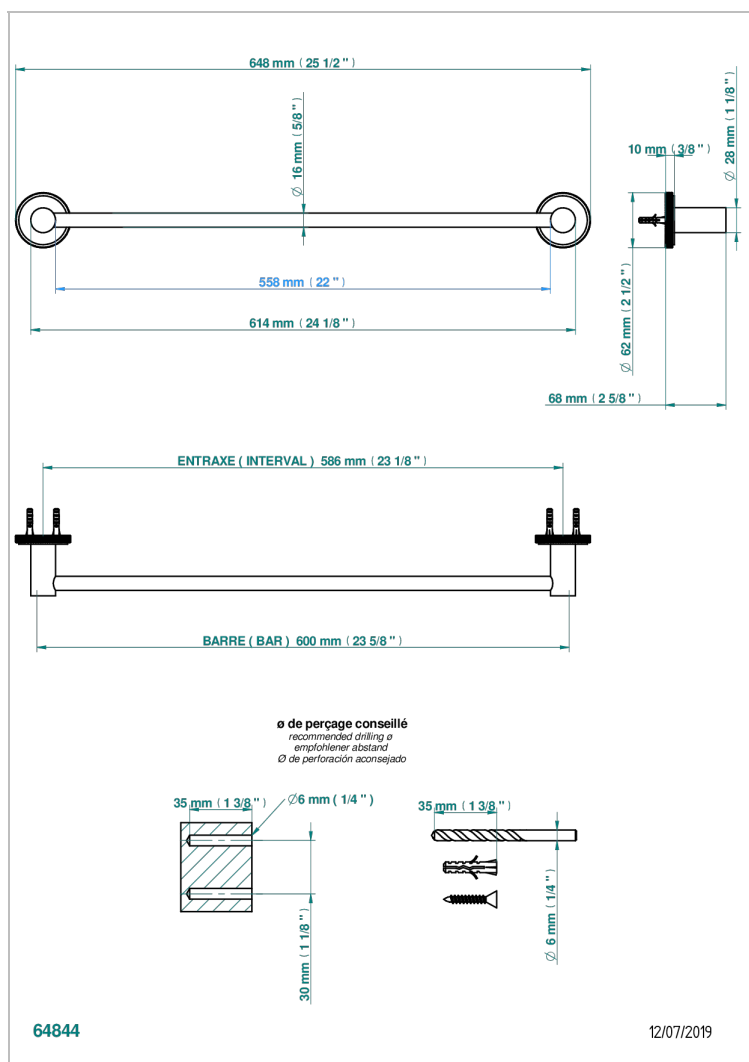

SYSTEM DIAMOND METAL WITH LEVER

G9D-514/60

Single towel rail, fixed rail, length: 600 mm

CHARACTERISTIC

- System Diamond Metal with lever
- Single towel rail, fixed rail, length: 600 mm

AVAILABLE FINITIONS