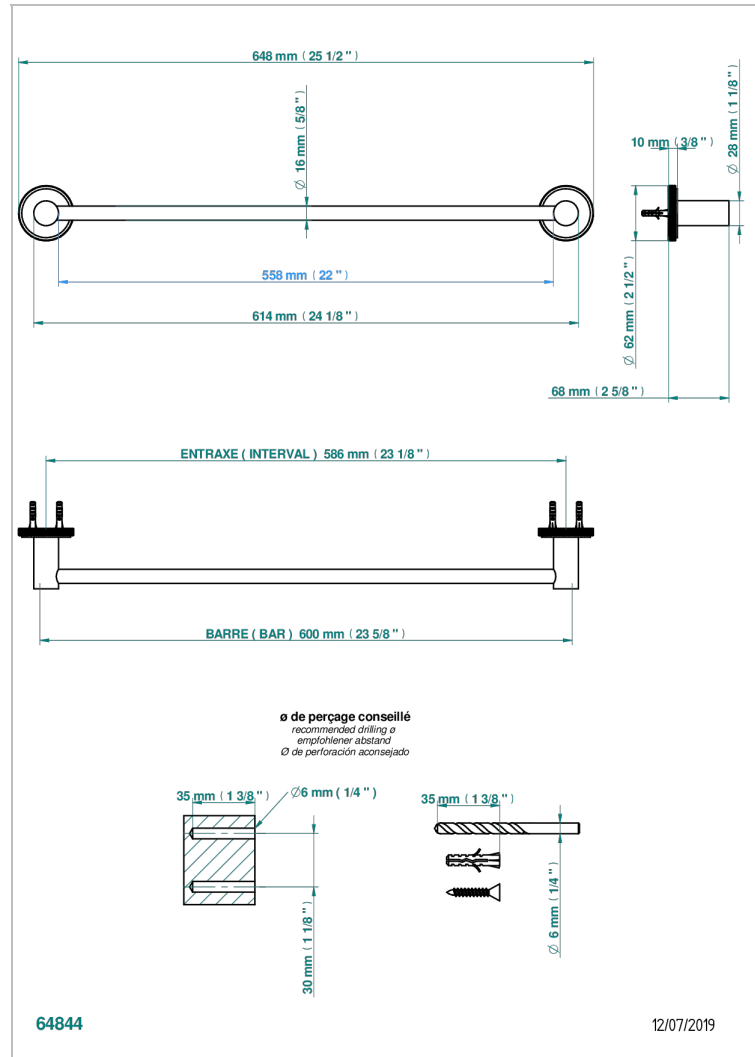

# SYSTEM DIAMOND METAL

G9C-514/60

Towel bar, 24" long

## CHARACTERISTIC

- System Diamond Metal
- Towel bar, 24" long