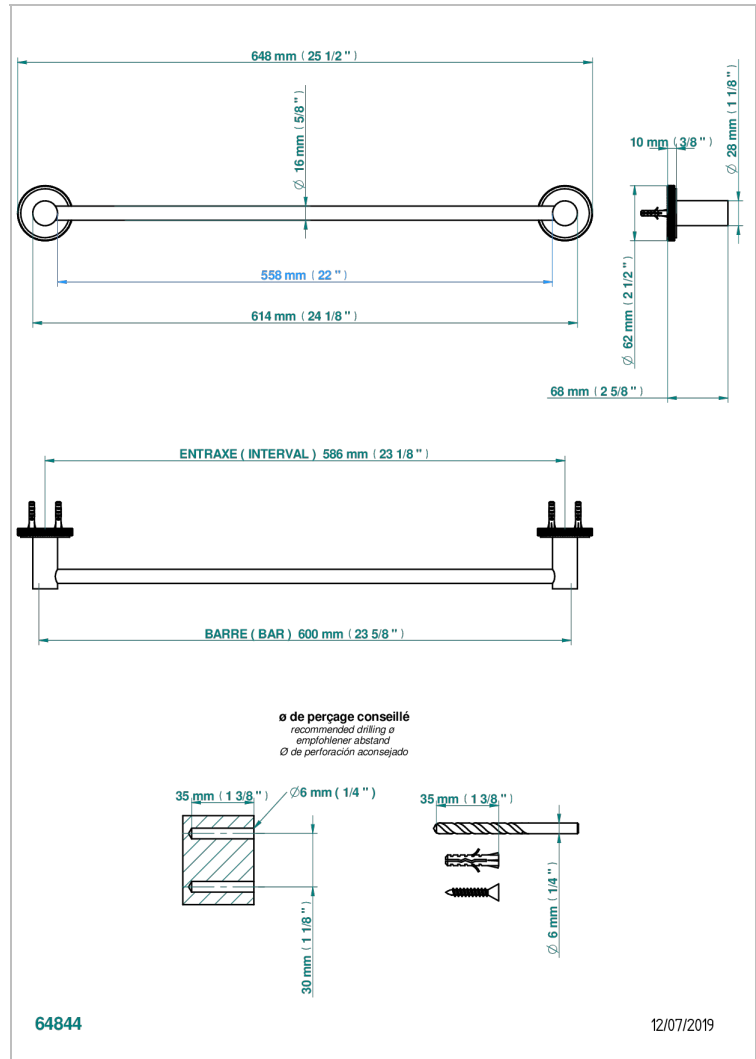

SYSTEM DIAMOND METAL

G9C-514/60

Single towel rail, fixed rail, length: 600 mm

CHARACTERISTIC

- System Diamond Metal
- Single towel rail, fixed rail, length: 600 mm

AVAILABLE FINITIONS

Antique nickel - H28
Black ceram - D30
Blush PVD - H62
Brass color PVD - H49
Brown bronze color PVD - F33
Gold color PVD - H52

Nickel color PVD - H55
Polished chrome (color finish) - A02
Polished chrome with gold inlay - GA1
Polished gold (color finish) - F01
Polished nickel - B01
Soft gold - F30

Soft matt gold - F31
Umber PVD - H66
Varnished matt antique red copper (color finish) - H07