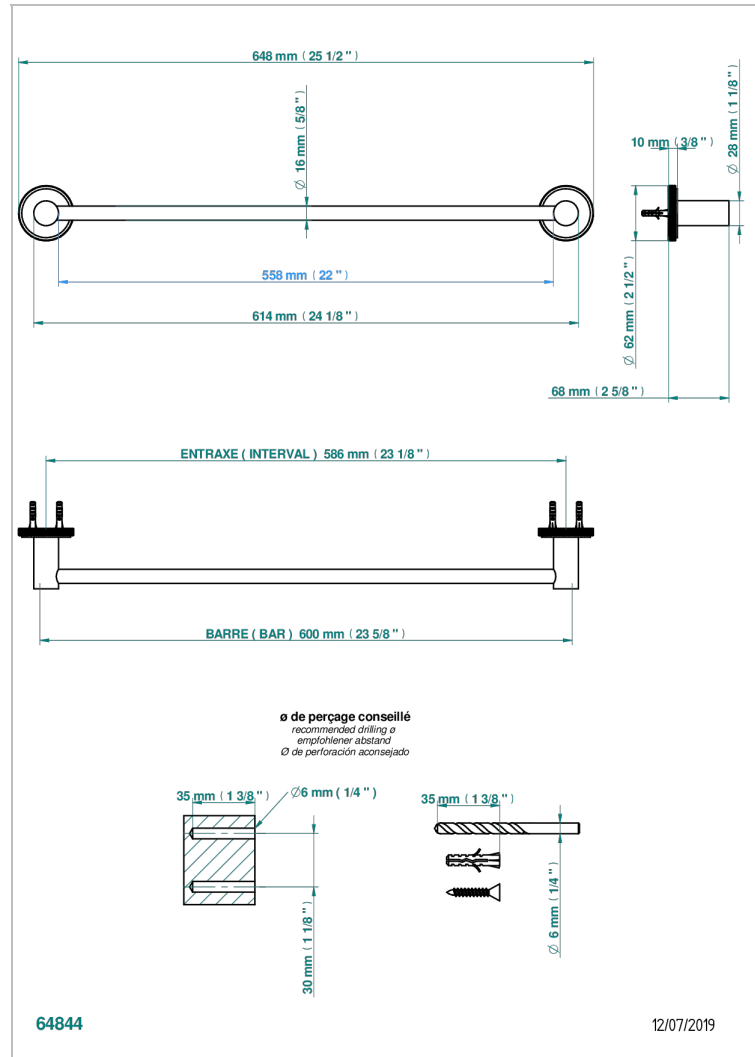

SYSTEM DIAMOND METAL

G9C-514/60

Single towel rail, fixed rail, length: 600 mm

CHARACTERISTIC

- System Diamond Metal
- Single towel rail, fixed rail, length: 600 mm

AVAILABLE FINITIONS

Antique nickel - H28
Black ceram - D30
Blush PVD - H62
Brass color PVD - H49
Brown bronze color PVD - F33
Gold color PVD - H52