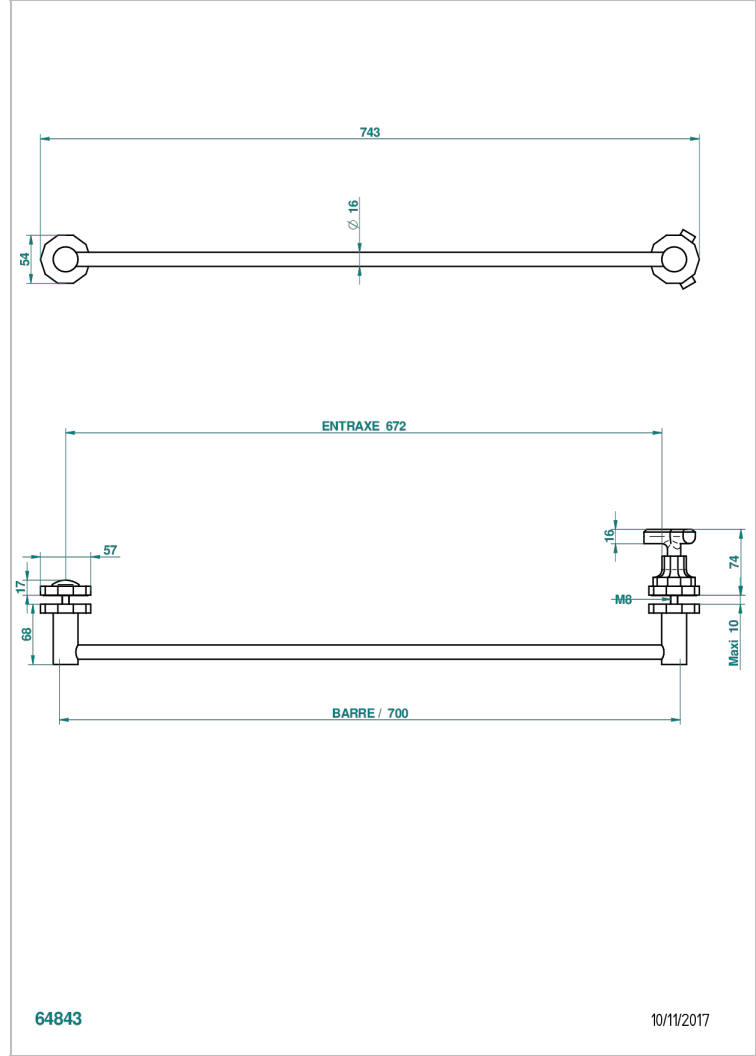

Towel rail with one rail lg 600 mm for glass door with knob on side and escutcheon the other side

CARACTERÍSTICAS

- Les Ondes
- Towel rail with one rail lg 600 mm for glass door with knob on side and escutcheon the other side