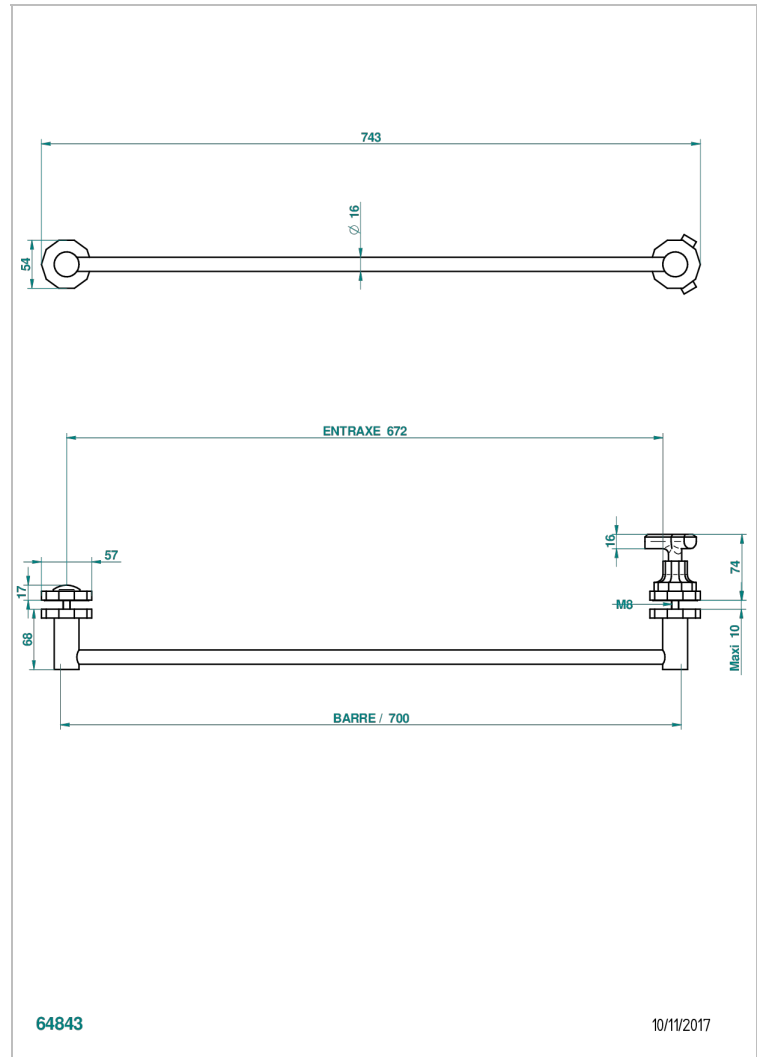

Towel rail with one rail lg 600 mm for glass door with knob on side and escutcheon the other side

CHARACTERISTIC

- Les Ondes
- Towel rail with one rail lg 600 mm for glass door with knob on side and escutcheon the other side