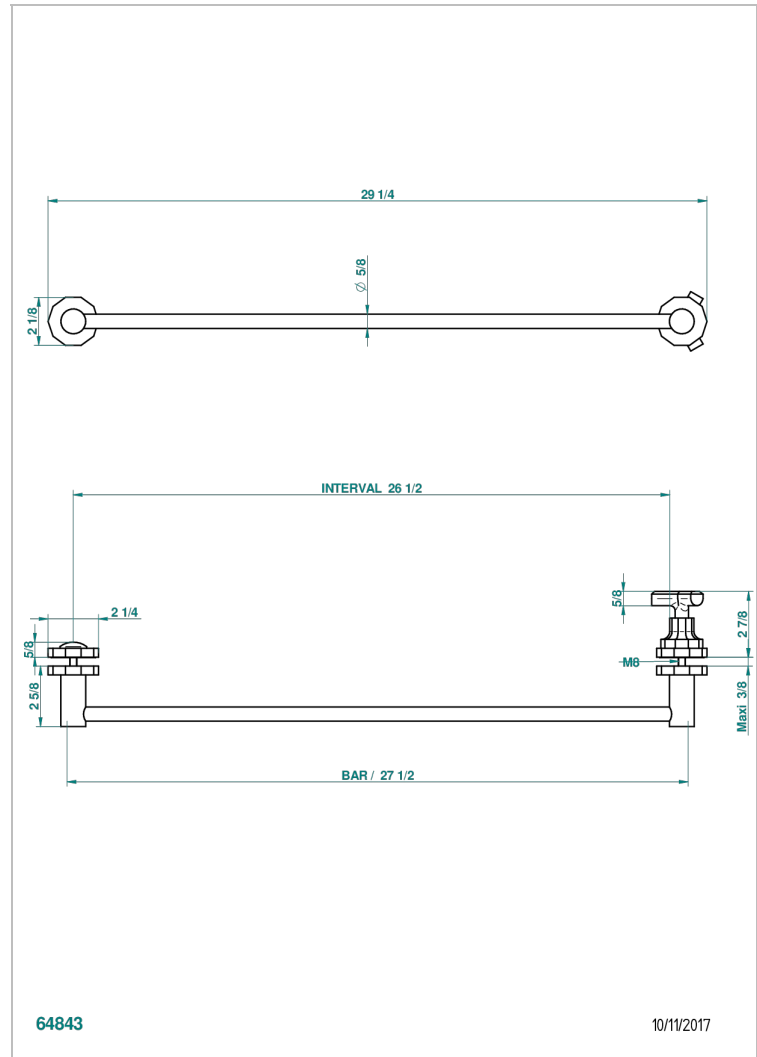

Towel rail with one rail lg 600 mm for glass door with knob on side and escutcheon the other side

CARACTERÍSTICAS

- Les Ondes
- Towel rail with one rail lg 600 mm for glass door with knob on side and escutcheon the other side