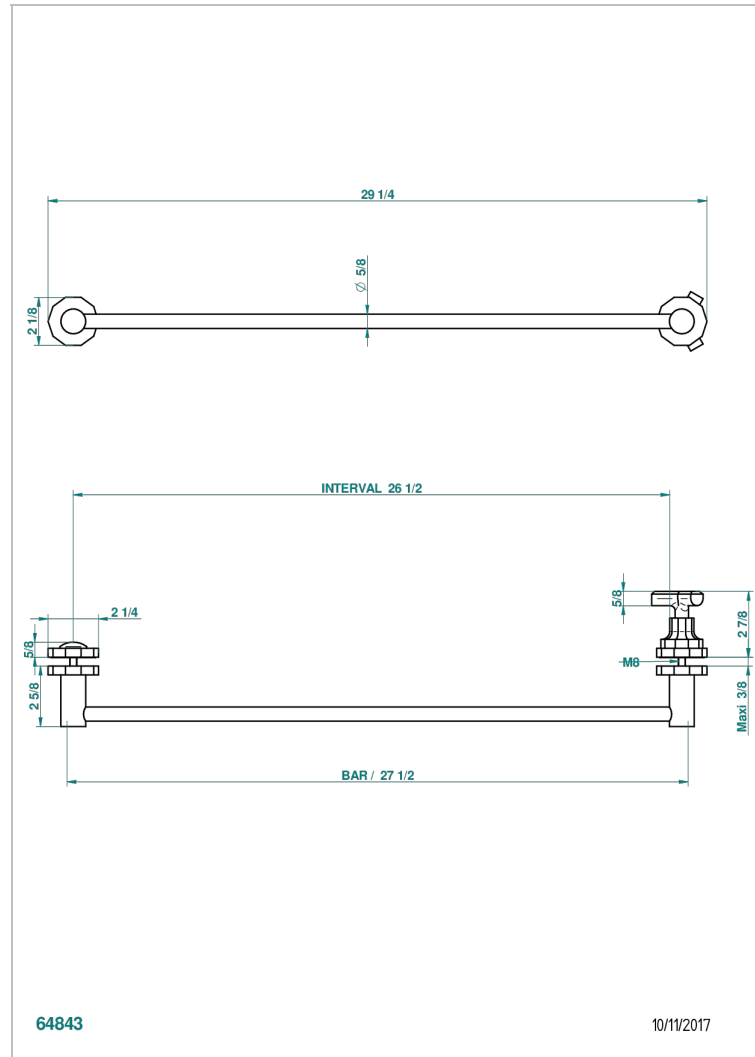

# LES ONDES

G8A-514V

THG<sup>®</sup>  
PARIS

Towel rail with one rail lg 600 mm for glass door with knob on side and escutcheon the other side

## CHARACTERISTIC

- Les Ondes
- Towel rail with one rail lg 600 mm for glass door with knob on side and escutcheon the other side