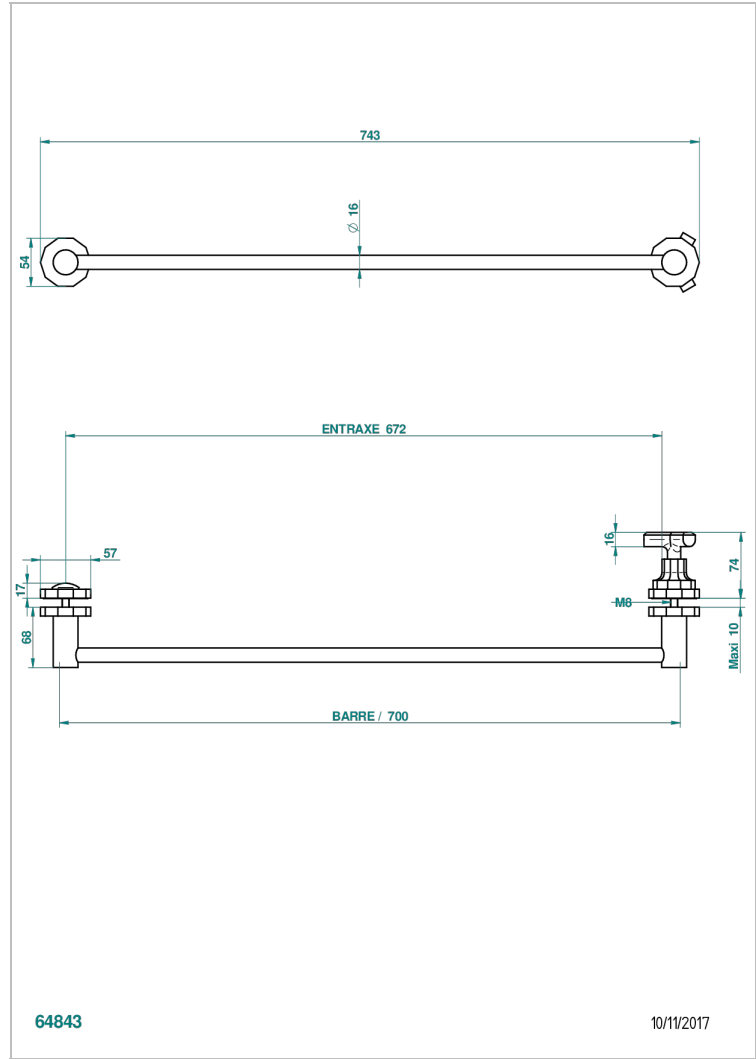

Towel rail with one rail lg 600 mm for glass door with knob on side and escutcheon the other side

CARACTERÍSTICAS

- Les Ondes
- Towel rail with one rail lg 600 mm for glass door with knob on side and escutcheon the other side