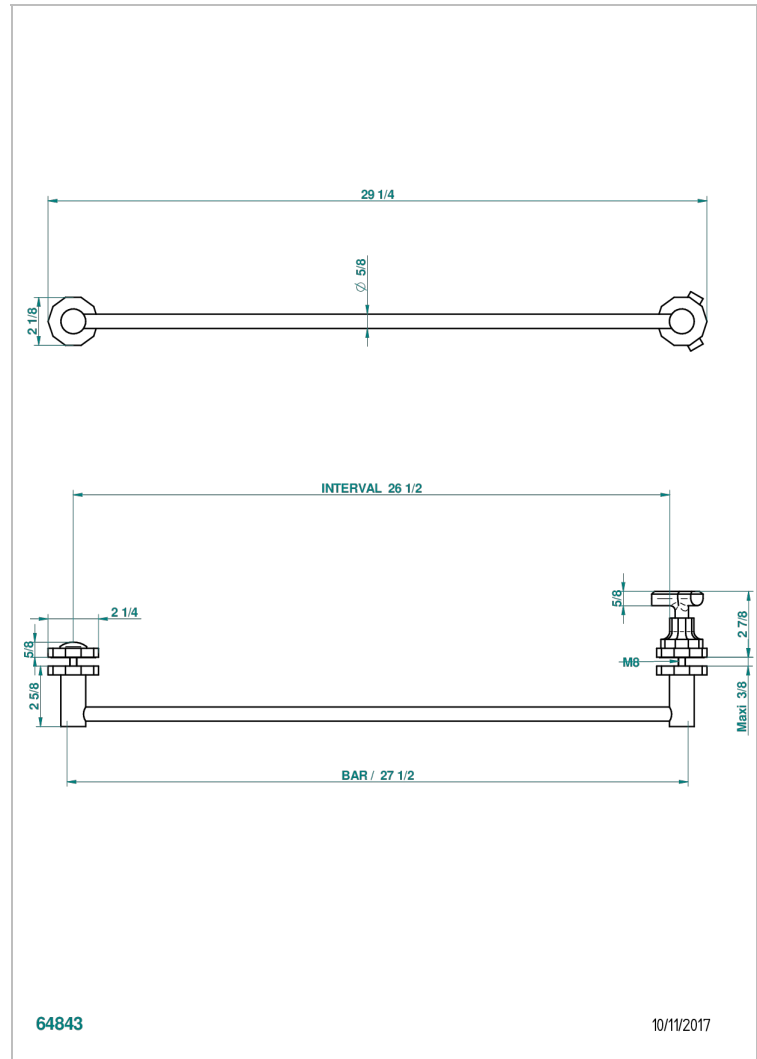

Towel rail with one rail lg 600 mm for glass door with knob on side and escutcheon the other side

CARACTERÍSTICAS

- Les Ondes
- Towel rail with one rail lg 600 mm for glass door with knob on side and escutcheon the other side