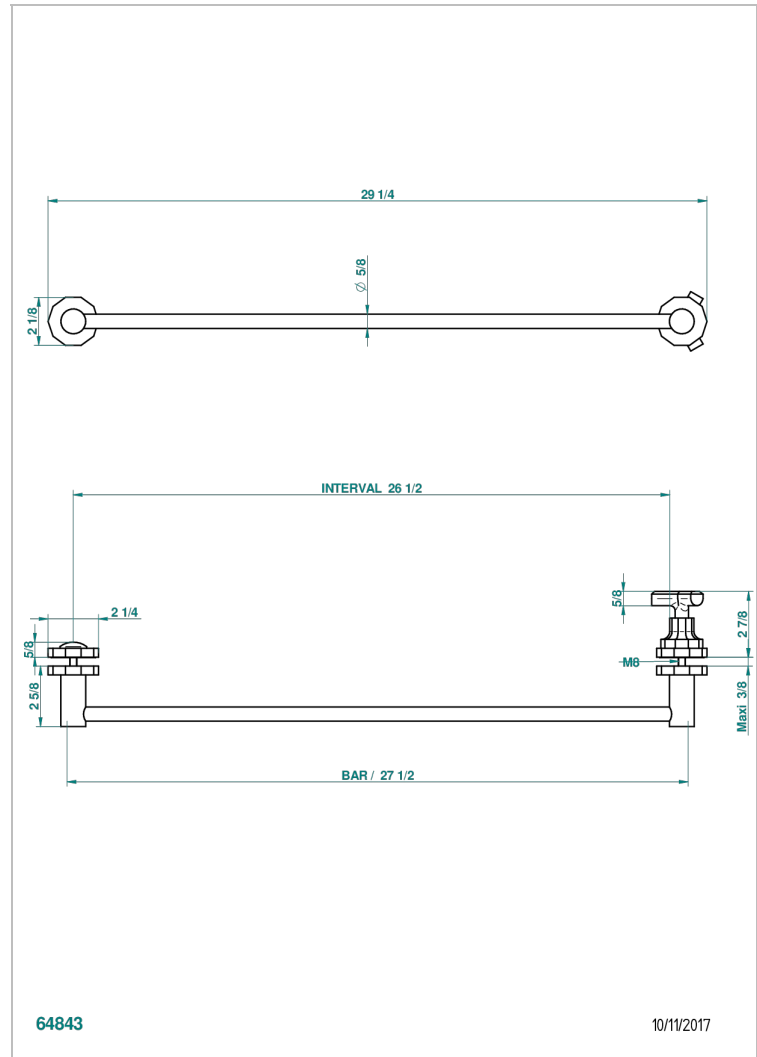

LES ONDES

G8A-514V

THG[®]
PARIS

Towel rail with one rail lg 600 mm for glass door with knob on side and escutcheon the other side

CHARACTERISTIC

- Les Ondes
- Towel rail with one rail lg 600 mm for glass door with knob on side and escutcheon the other side