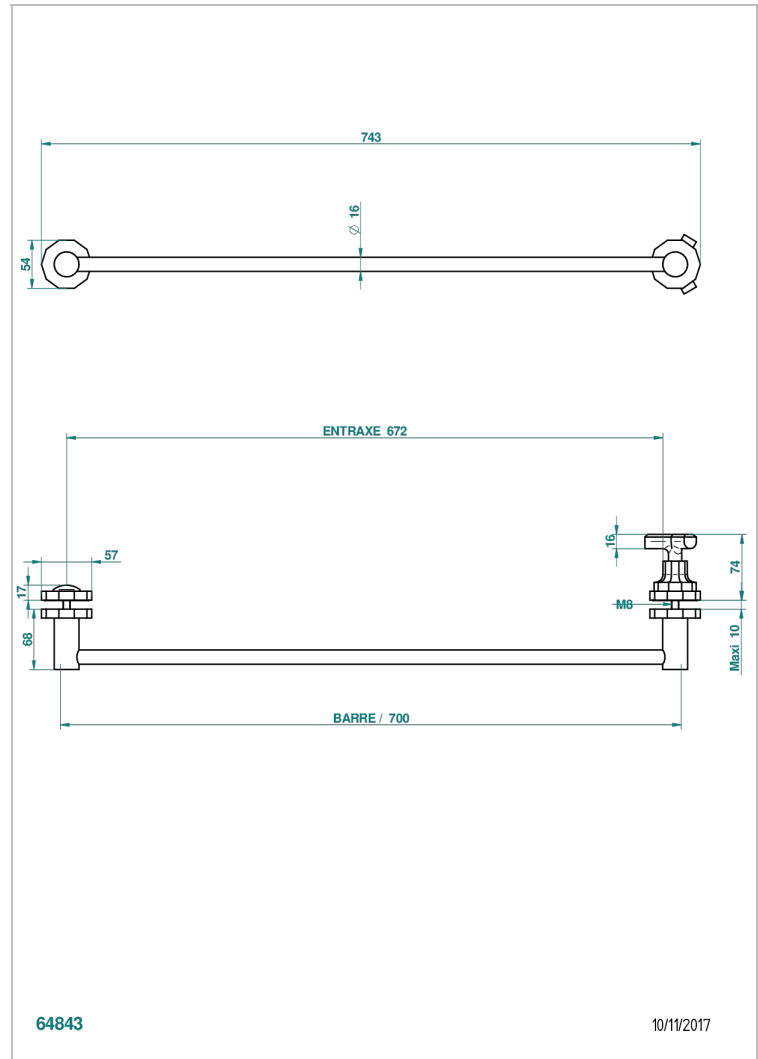

Towel rail with one rail lg 600 mm for glass door with knob on side and escutcheon the other side

CARACTERÍSTICAS

- Les Ondes
- Towel rail with one rail lg 600 mm for glass door with knob on side and escutcheon the other side