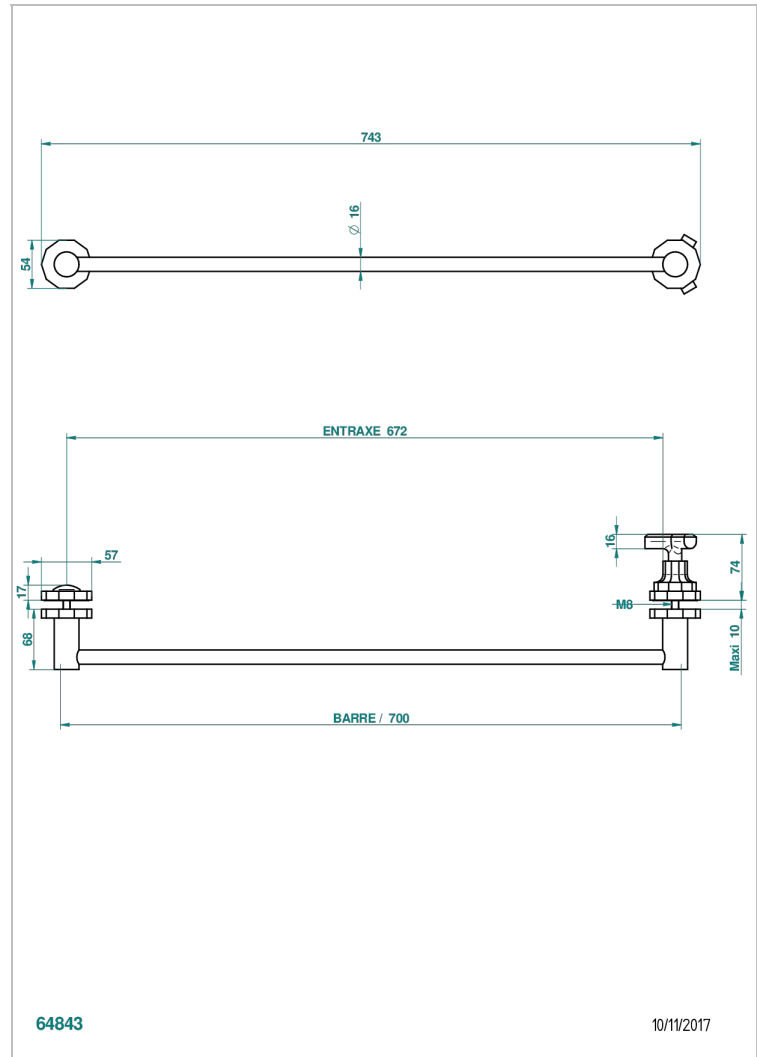

LES ONDES

G8A-514V

THG[®]
PARIS

Towel rail with one rail lg 600 mm for glass door with knob on side and escutcheon the other side

CHARACTERISTIC

- Les Ondes
- Towel rail with one rail lg 600 mm for glass door with knob on side and escutcheon the other side