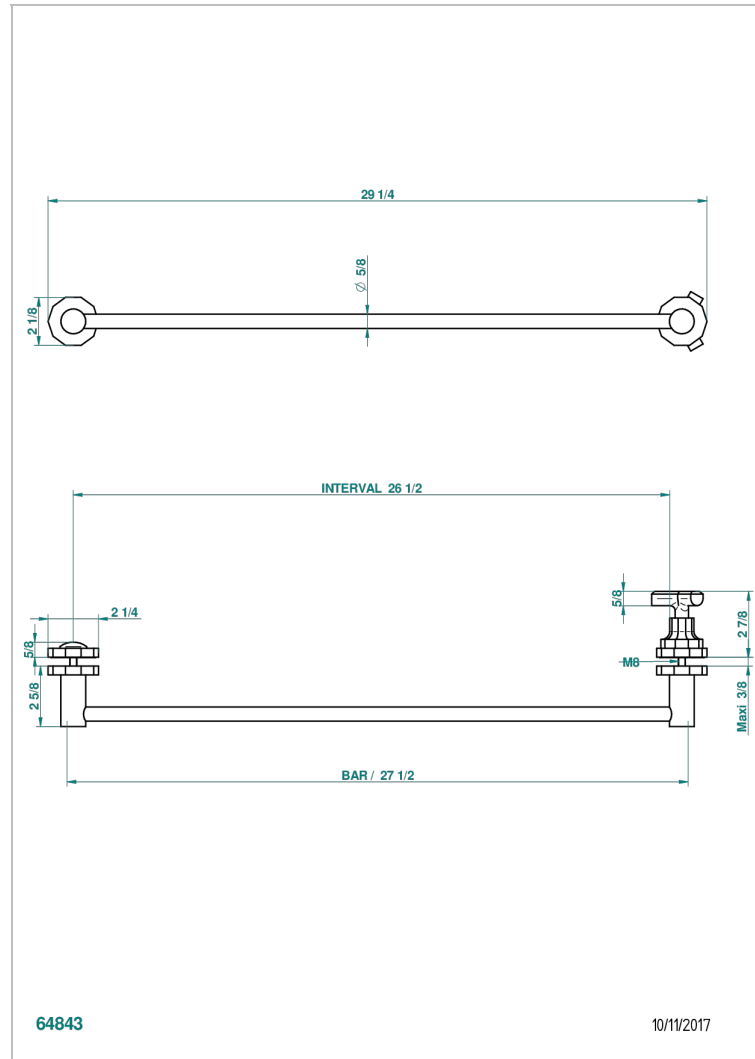

Towel rail with one rail lg 600 mm for glass door with knob on side and escutcheon the other side

## CARACTERÍSTICAS

- Les Ondes
- Towel rail with one rail lg 600 mm for glass door with knob on side and escutcheon the other side