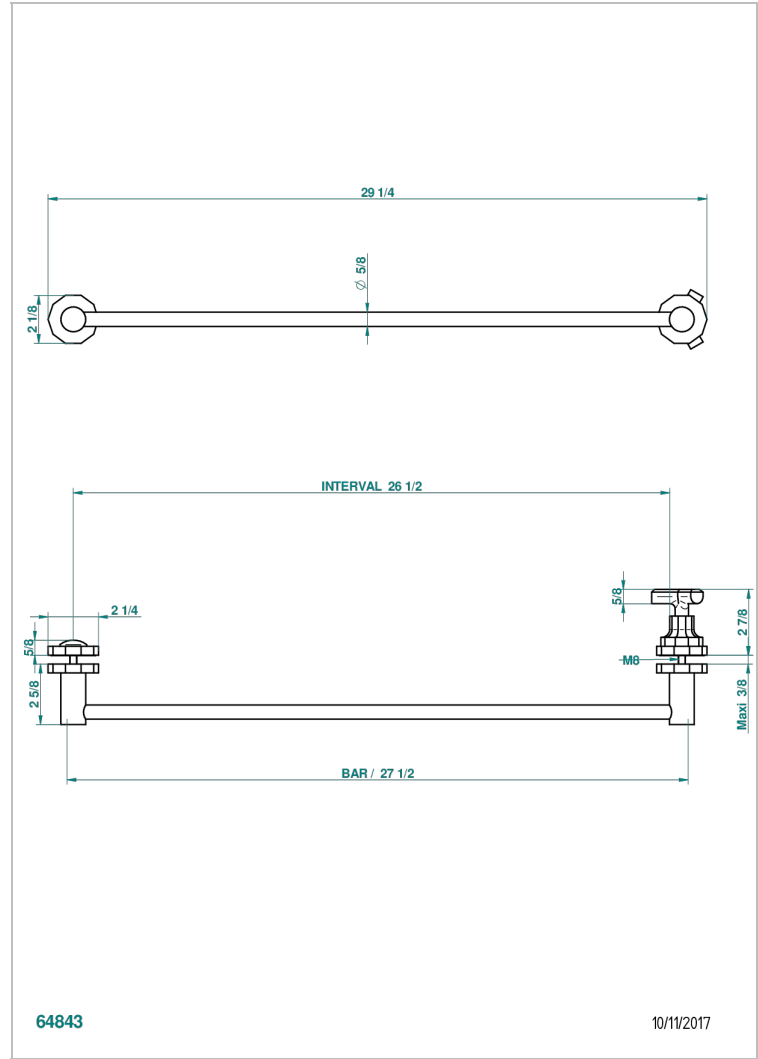

Towel rail with one rail lg 600 mm for glass door with knob on side and escutcheon the other side

## CHARACTERISTIC

- Les Ondes
- Towel rail with one rail lg 600 mm for glass door with knob on side and escutcheon the other side