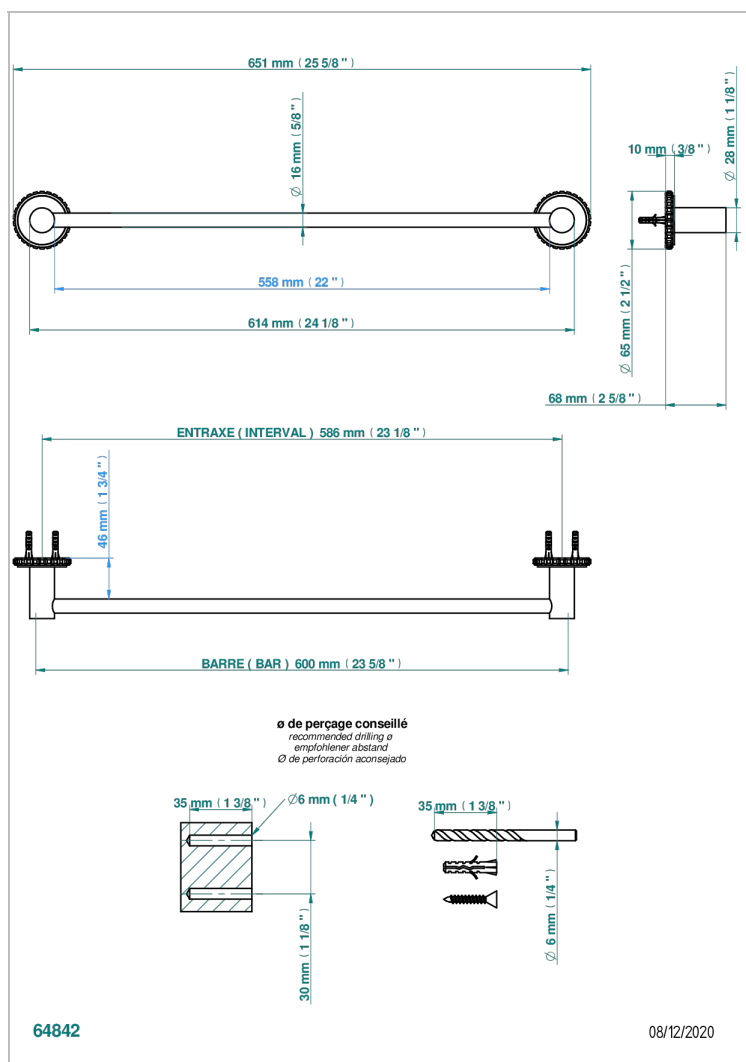

# SYSTEM CRYSTAL WITH LEVER HANDLES

G9K-514/60

Towel bar, 24" long

## CHARACTERISTIC

- System Crystal with lever handles
- Towel bar, 24" long