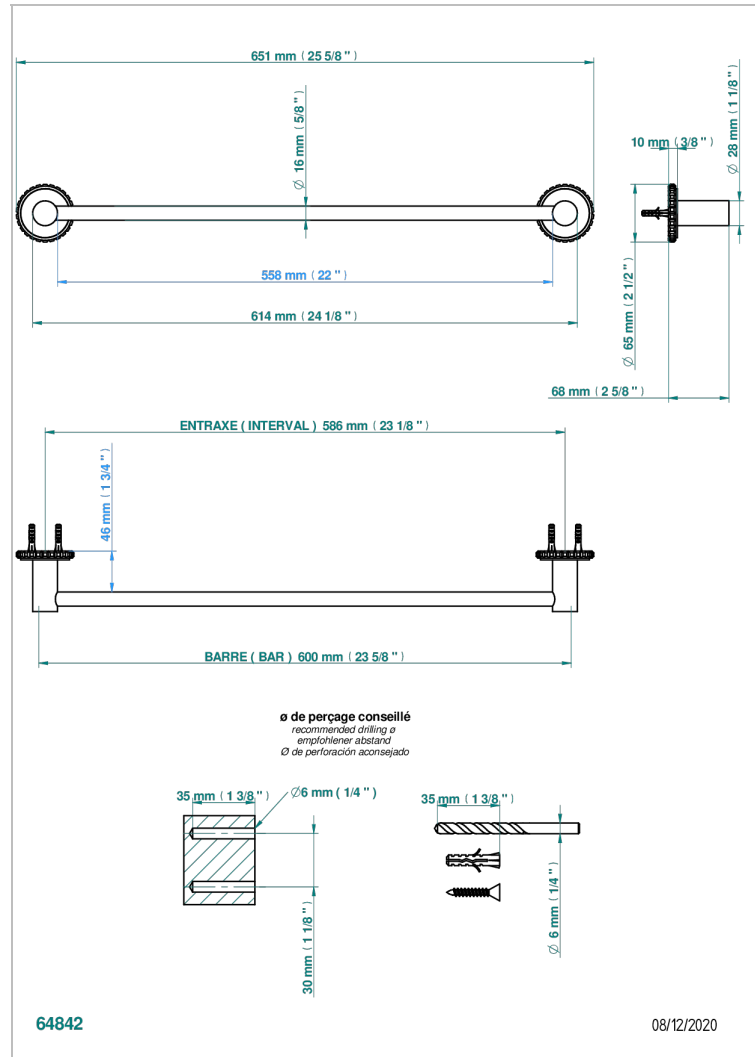

SYSTEM CRYSTAL WITH LEVER

G9K-514/60

Single towel rail, fixed rail, length: 600 mm

CHARACTERISTIC

- System Crystal with lever
- Single towel rail, fixed rail, length: 600 mm

AVAILABLE FINITIONS

Antique nickel - H28
Black ceram - D30
Blush PVD - H62
Brass color PVD - H49
Brown bronze color PVD - F33
Gold color PVD - H52