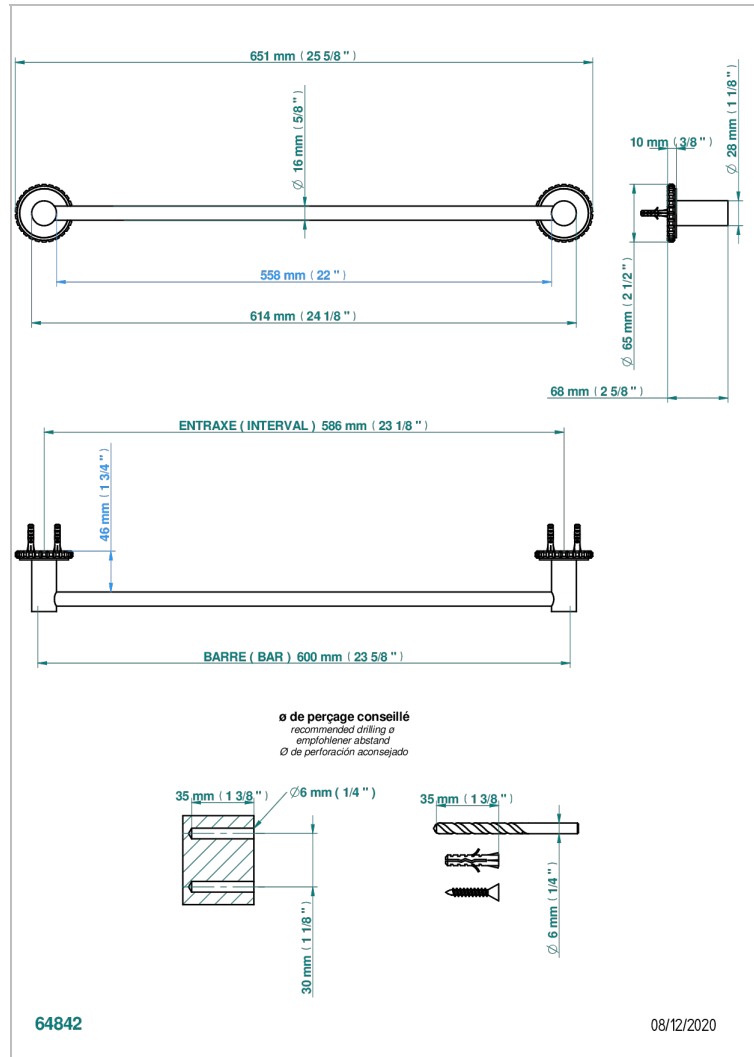

SYSTEM CRYSTAL WITH LEVER

G9K-514/60

Single towel rail, fixed rail, length: 600 mm

CHARACTERISTIC

- System Crystal with lever
- Single towel rail, fixed rail, length: 600 mm

AVAILABLE FINITIONS

Antique nickel - H28
Black ceram - D30
Blush PVD - H62
Brass color PVD - H49
Brown bronze color PVD - F33
Gold color PVD - H52