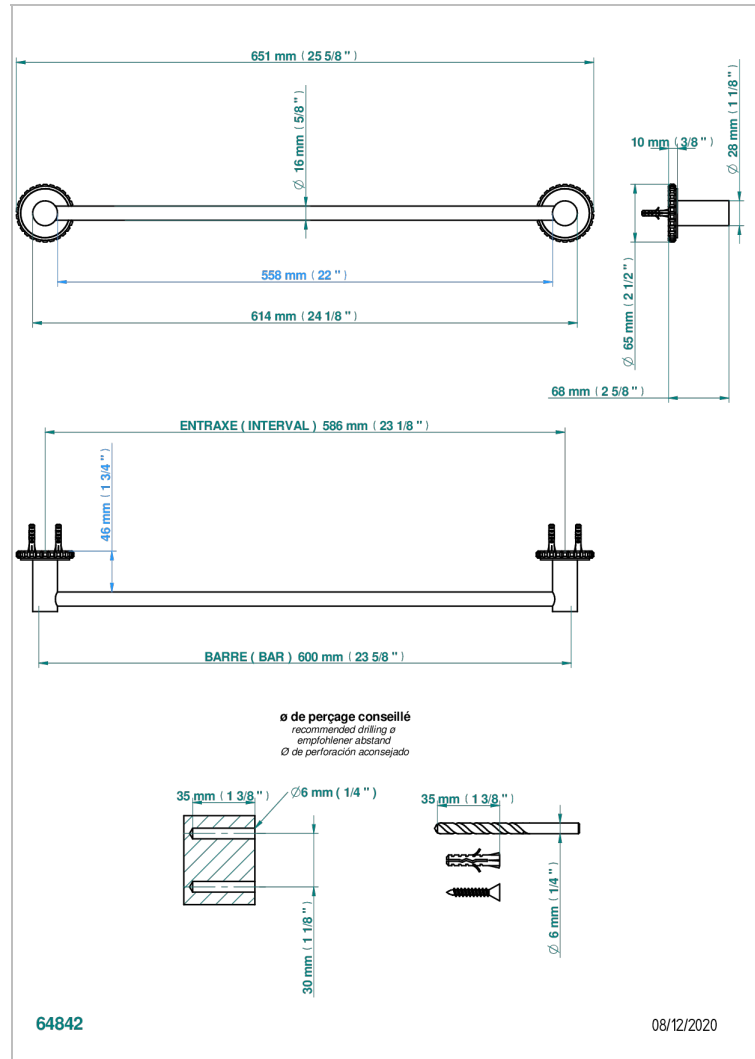

# SYSTEM CRYSTAL

G9J-514/60

Towel bar, 24" long

## CHARACTERISTIC

- System Crystal
- Towel bar, 24" long