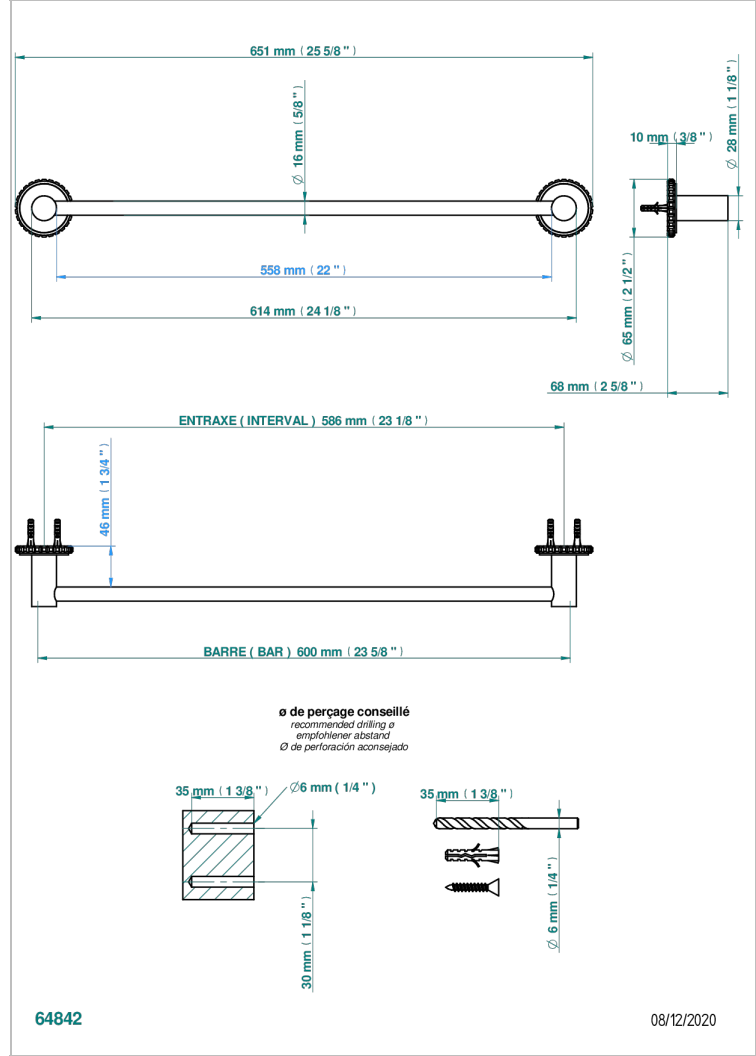

SYSTEM CRYSTAL

G9J-514/60

Single towel rail, fixed rail, length: 600 mm

CHARACTERISTIC

- System Crystal
- Single towel rail, fixed rail, length: 600 mm

AVAILABLE FINITIONS

Antique nickel - H28
Black ceram - D30
Blush PVD - H62
Brass color PVD - H49
Brown bronze color PVD - F33
Gold color PVD - H52

Nickel color PVD - H55
Polished chrome (color finish) - A02
Polished gold (color finish) - F01
Polished nickel - B01
Soft gold - F30
Soft matt gold - F31

Umber PVD - H66
Varnished matt antique red copper (color finish) - H07