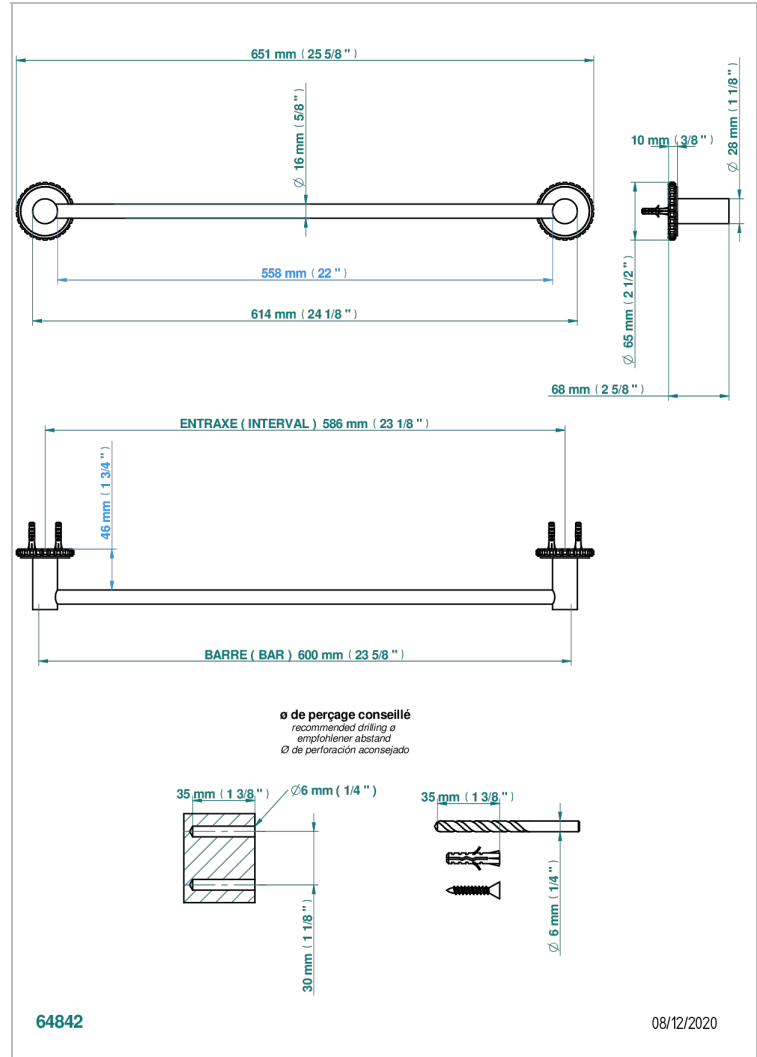

SYSTEM CRYSTAL

G9J-514/60

Single towel rail, fixed rail, length: 600 mm

THG[®]
PARIS

CHARACTERISTIC

- System Crystal
- Single towel rail, fixed rail, length: 600 mm

AVAILABLE FINITIONS

Antique nickel - H28
Black ceram - D30
Blush PVD - H62
Brass color PVD - H49
Brown bronze color PVD - F33
Gold color PVD - H52