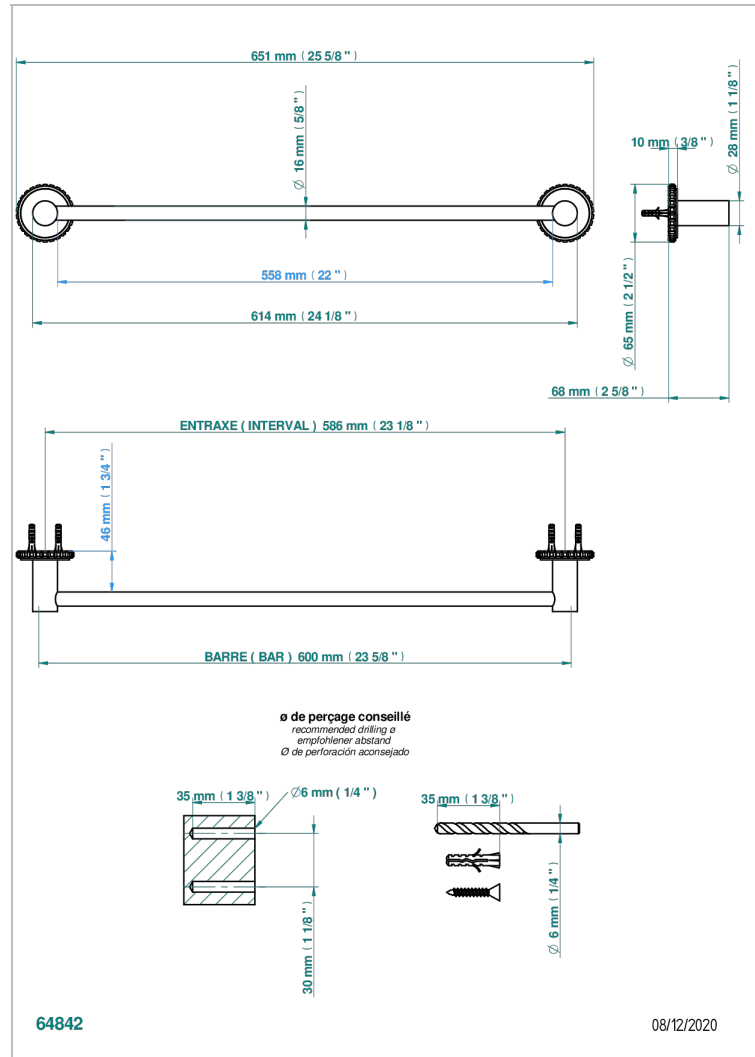

# SYSTEM HOWLITE WITH LEVER

G9H-514/60

Single towel rail, fixed rail, length: 600 mm

## CHARACTERISTIC

- System Howlite with lever
- Single towel rail, fixed rail, length: 600 mm