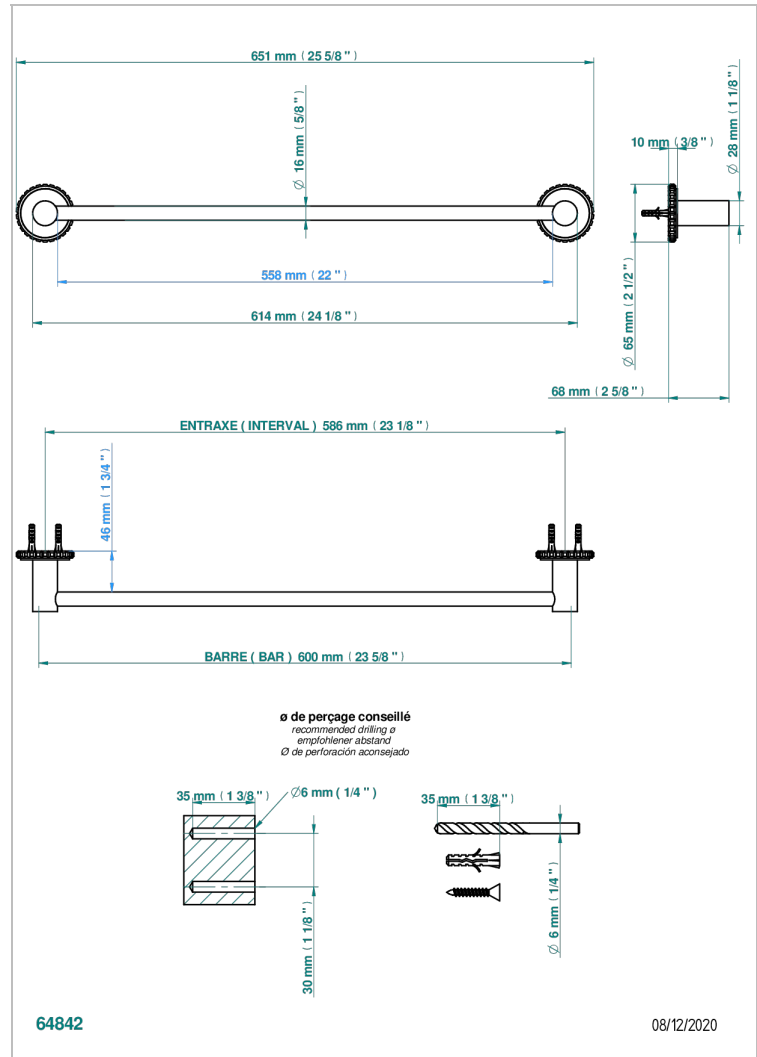

# SYSTEM HOWLITE WITH LEVER

G9H-514/60

Single towel rail, fixed rail, length: 600 mm

## CHARACTERISTIC

- System Howlite with lever
- Single towel rail, fixed rail, length: 600 mm