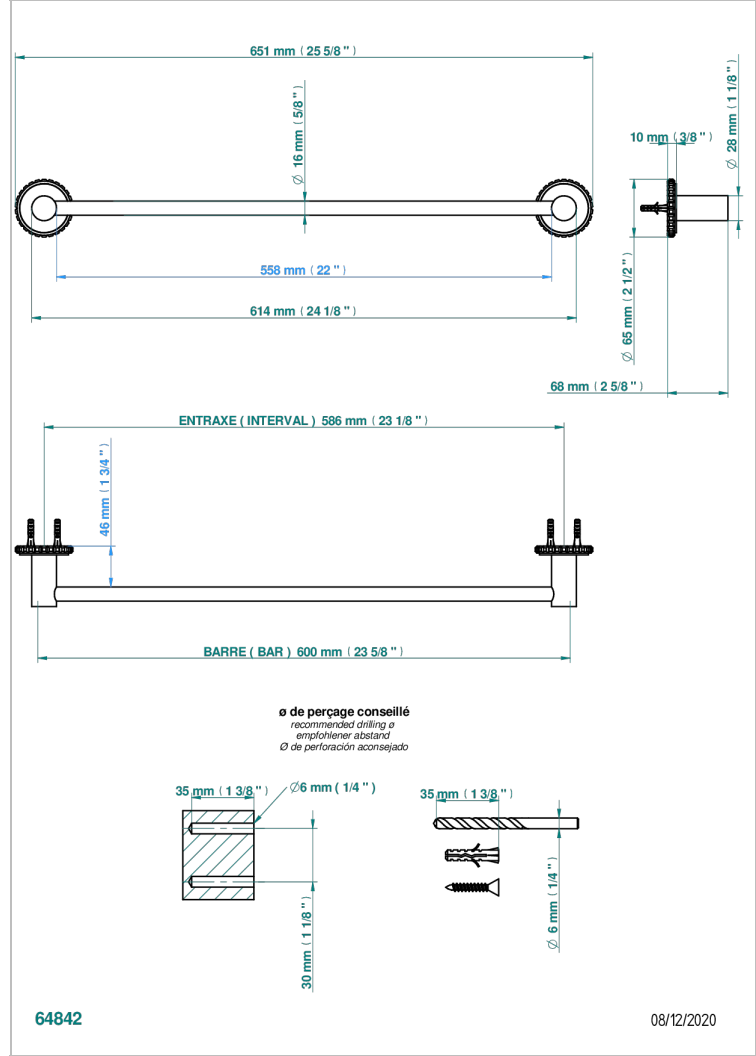

SYSTEM HOWLITE

G9G-514/60

Towel bar, 24" long

CHARACTERISTIC

- System Howlite
- Towel bar, 24" long

AVAILABLE FINITIONS

Black ceram - D30
Blush PVD - H62
Brass color PVD - H49
Brown bronze color PVD - F33
Chrome polished - A02
Copper antique matt, coated - H07