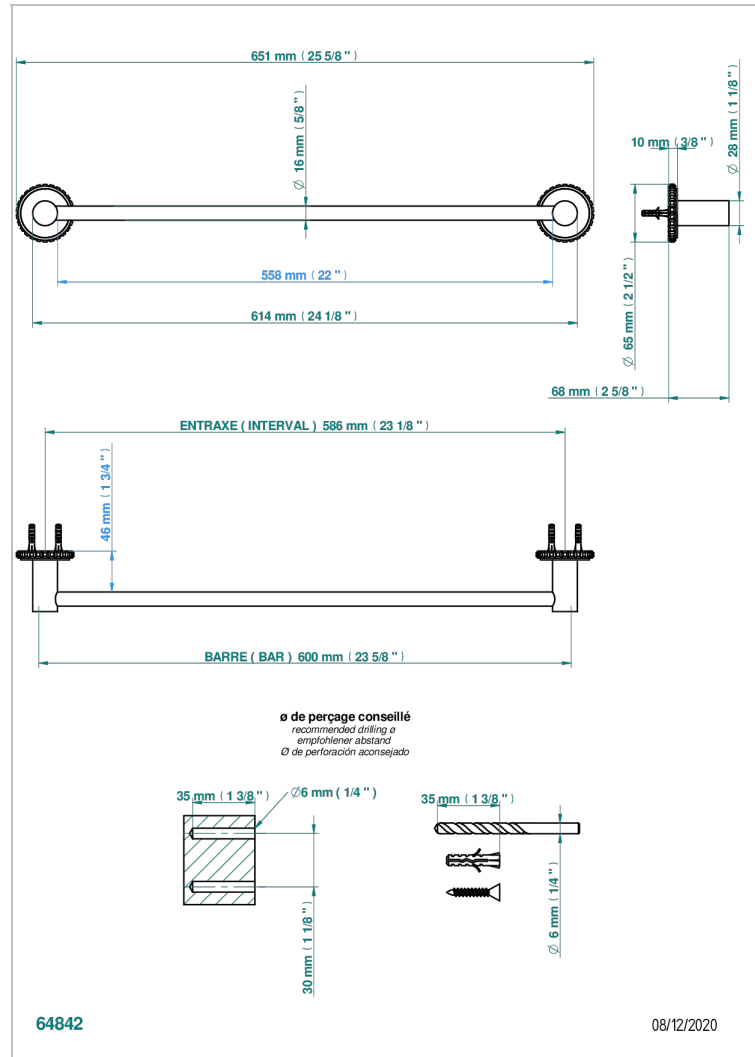

SYSTEM HOWLITE

G9G-514/60

Single towel rail, fixed rail, length: 600 mm

CHARACTERISTIC

- System Howlite
- Single towel rail, fixed rail, length: 600 mm

AVAILABLE FINITIONS

Antique nickel - H28
Black ceram - D30
Blush PVD - H62
Brass color PVD - H49
Brown bronze color PVD - F33
Gold color PVD - H52