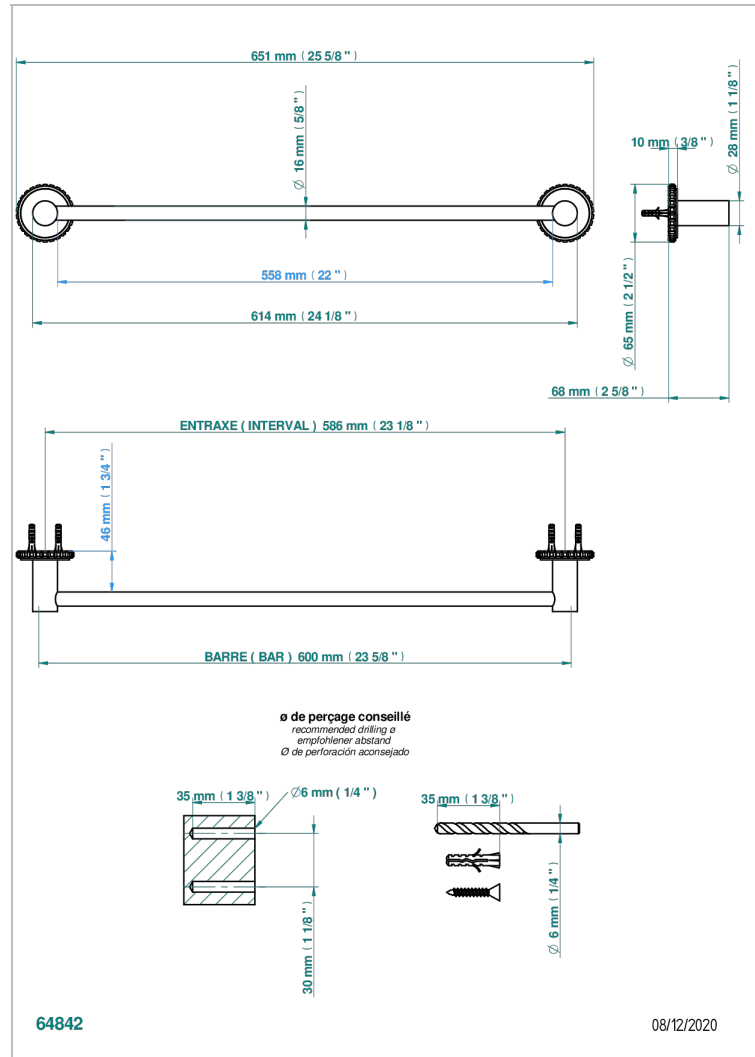

# SYSTEM HOWLITE

G9G-514/60

Single towel rail, fixed rail, length: 600 mm

## CHARACTERISTIC

- System Howlite
- Single towel rail, fixed rail, length: 600 mm