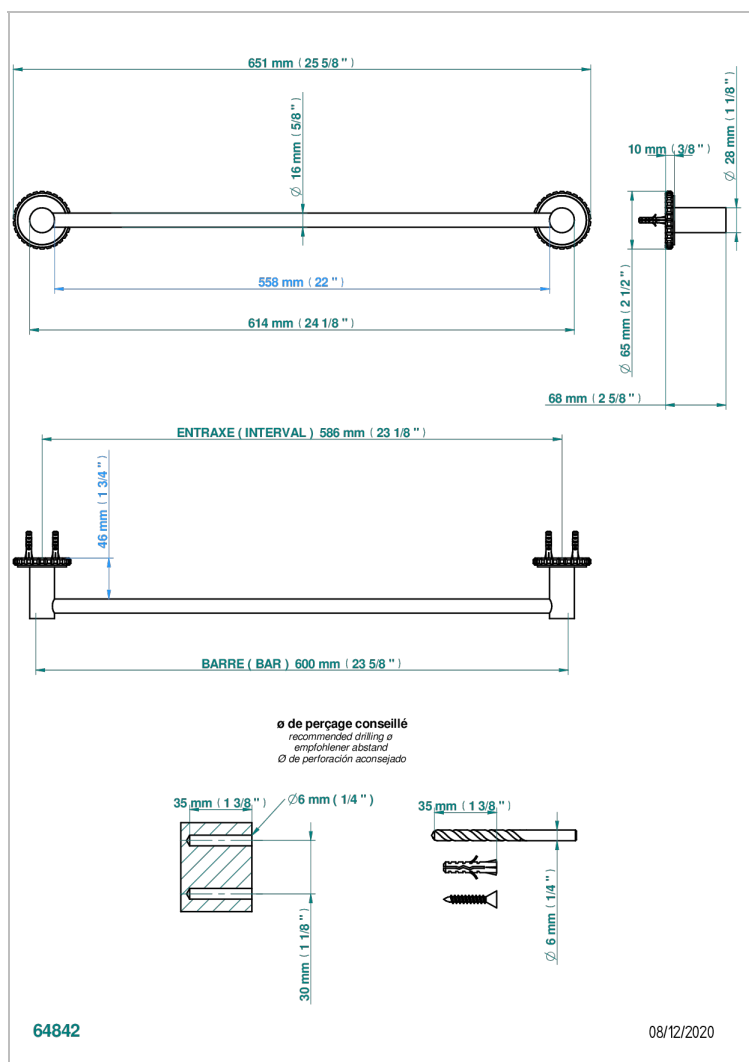

# SYSTEM SQUARED METAL WITH LEVER HANDLES

G9F-514/60

Towel bar, 24" long

## CHARACTERISTIC

- System Squared Metal with lever handles
- Towel bar, 24" long