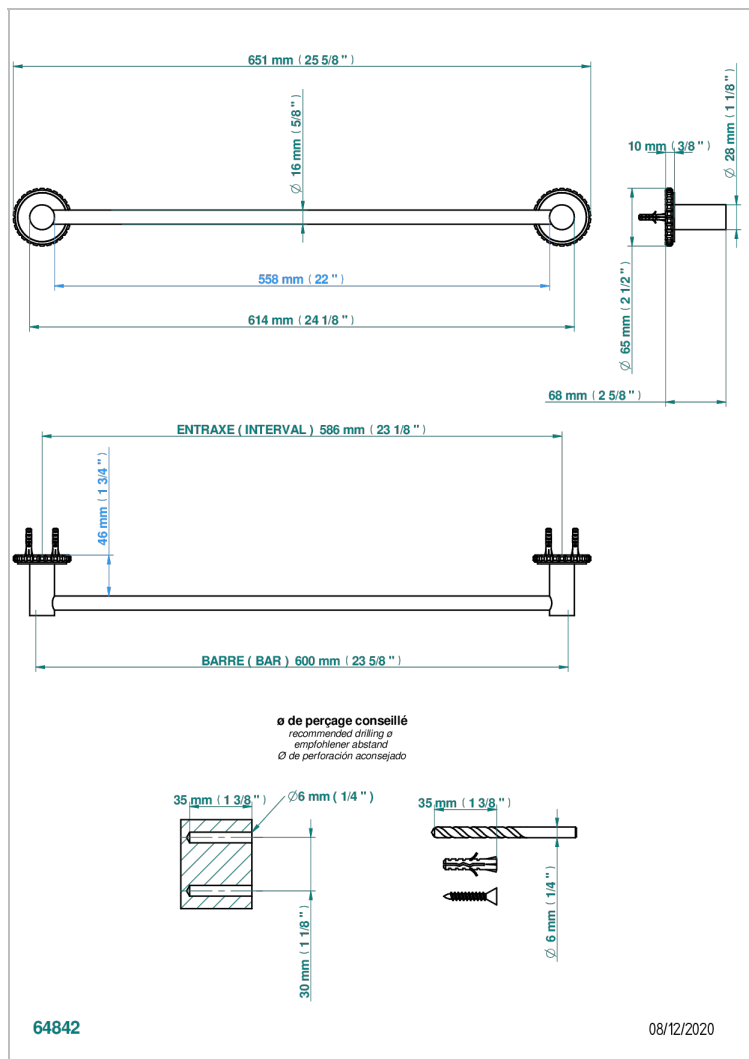

SYSTEM SQUARED METAL WITH LEVER

G9F-514/60

单杆固定毛巾架 长600毫米

THG[®]
PARIS

特色

- System Squared Metal with lever
- 单杆固定毛巾架 长600毫米

可选饰面

Black ceram - D30
Blush PVD - H62
Graphite PVD - H64
Matt Umber PVD - H67
Matt blush PVD - H60
Matt graphite PVD - H65

抛光镍 - B01
浅金 - F30
漆面铜 - D01