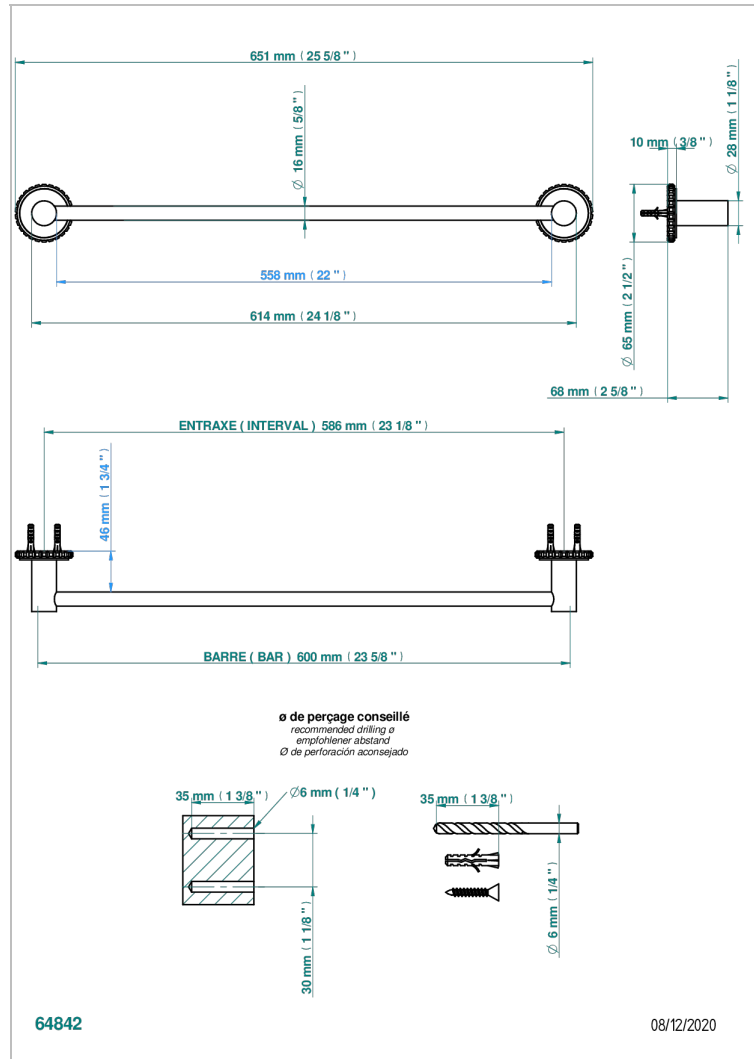

# SYSTEM SQUARED METAL

G9E-514/60

Towel bar, 24" long

## CHARACTERISTIC

- System Squared Metal
- Towel bar, 24" long