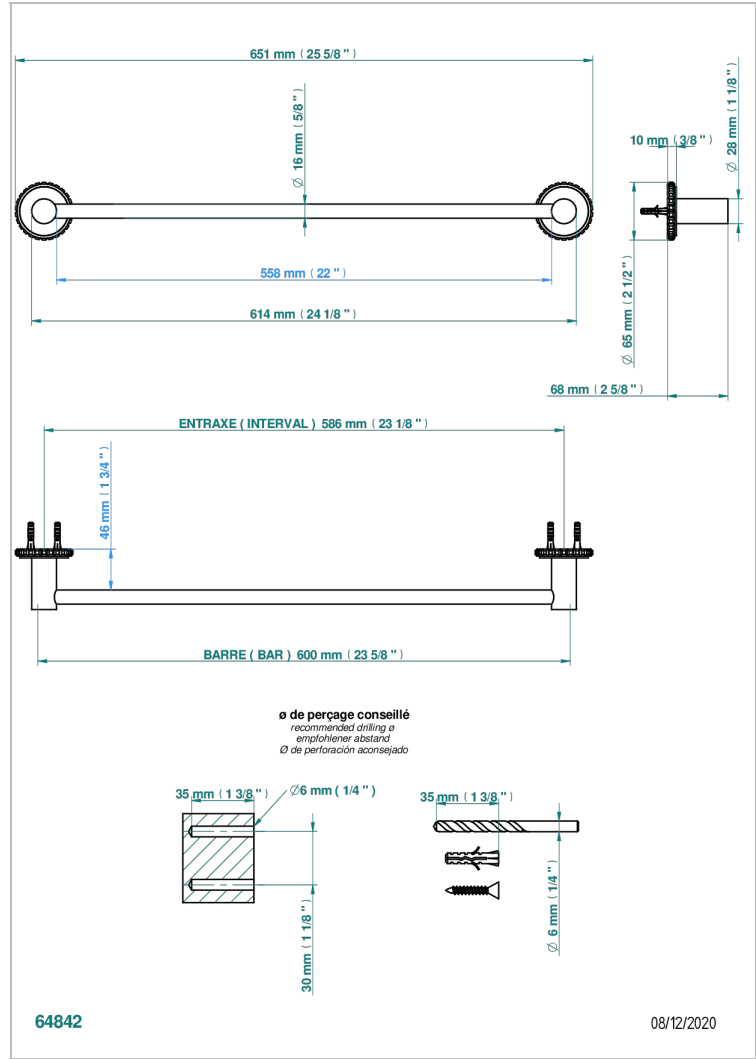

SYSTEM SQUARED METAL

G9E-514/60

Single towel rail, fixed rail, length: 600 mm

CHARACTERISTIC

- System Squared Metal
- Single towel rail, fixed rail, length: 600 mm

AVAILABLE FINITIONS

Antique nickel - H28
Black ceram - D30
Blush PVD - H62
Brass color PVD - H49
Brown bronze color PVD - F33
Gold color PVD - H52

Nickel color PVD - H55
Polished chrome (color finish) - A02
Polished chrome with gold inlay - GA1
Polished gold (color finish) - F01
Polished nickel - B01
Soft gold - F30

Soft matt gold - F31
Umber PVD - H66
Varnished matt antique red copper (color finish) - H07