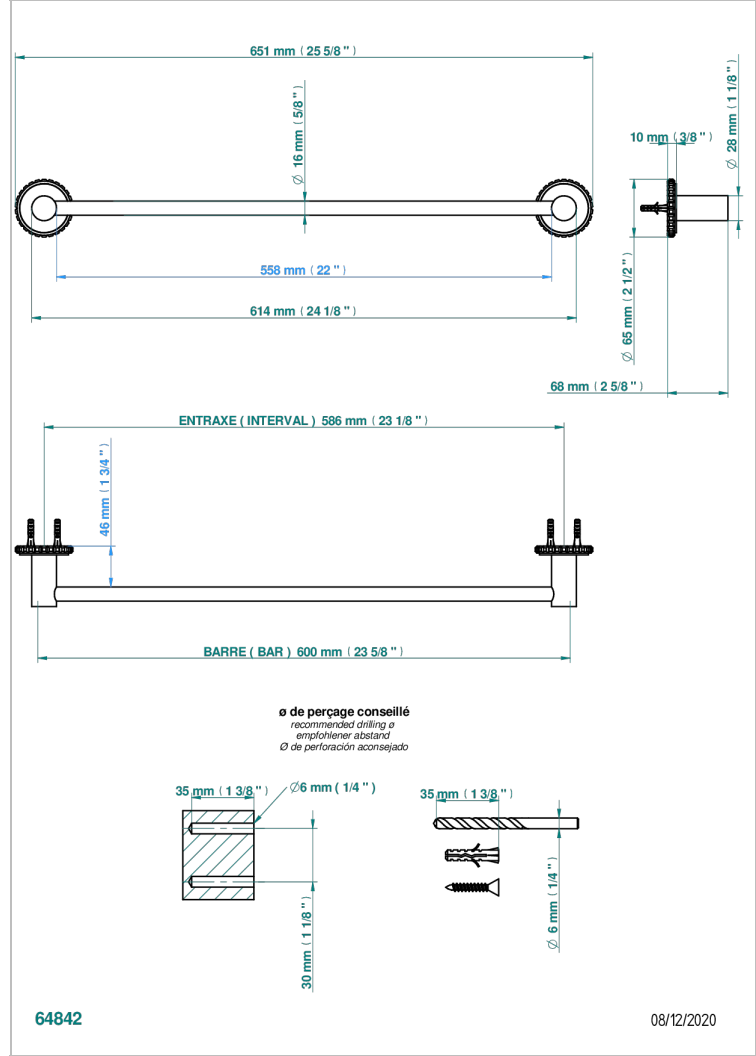

# SYSTEM SQUARED METAL

G9E-514/60

Single towel rail, fixed rail, length: 600 mm

## CHARACTERISTIC

- System Squared Metal
- Single towel rail, fixed rail, length: 600 mm