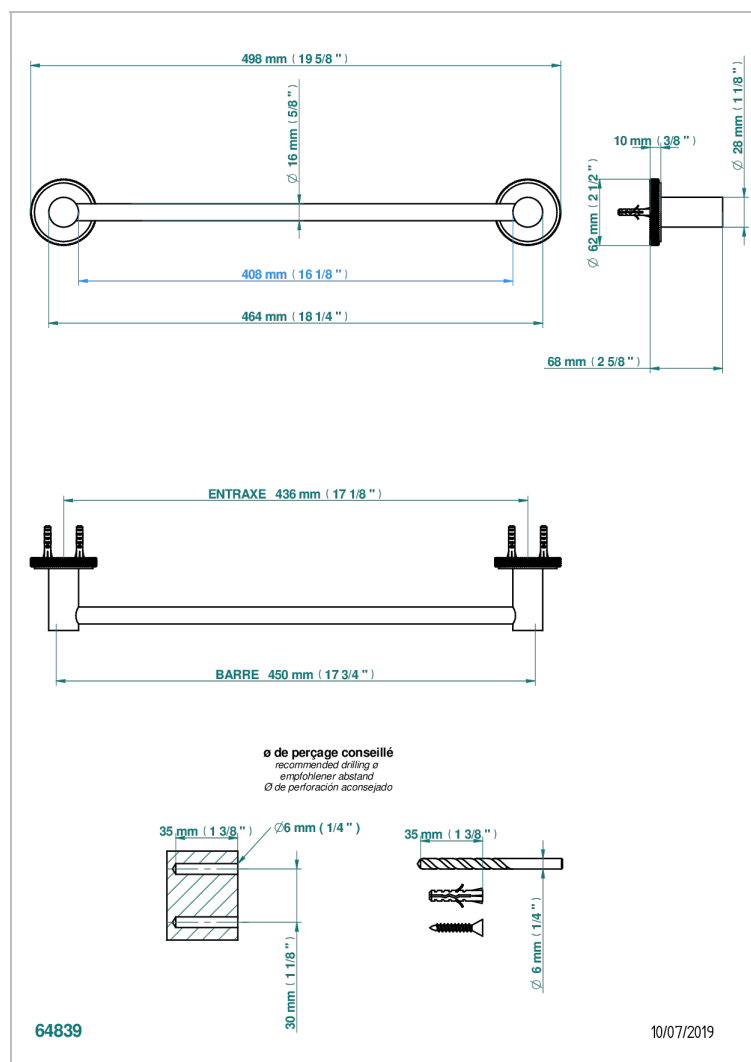

# SYSTEM DIAMOND METAL WITH LEVER

G9D-514/45

Single towel rail, fixed rail, length: 450 mm

## CARACTERÍSTICAS

- System Diamond Metal with lever
- Single towel rail, fixed rail, length: 450 mm