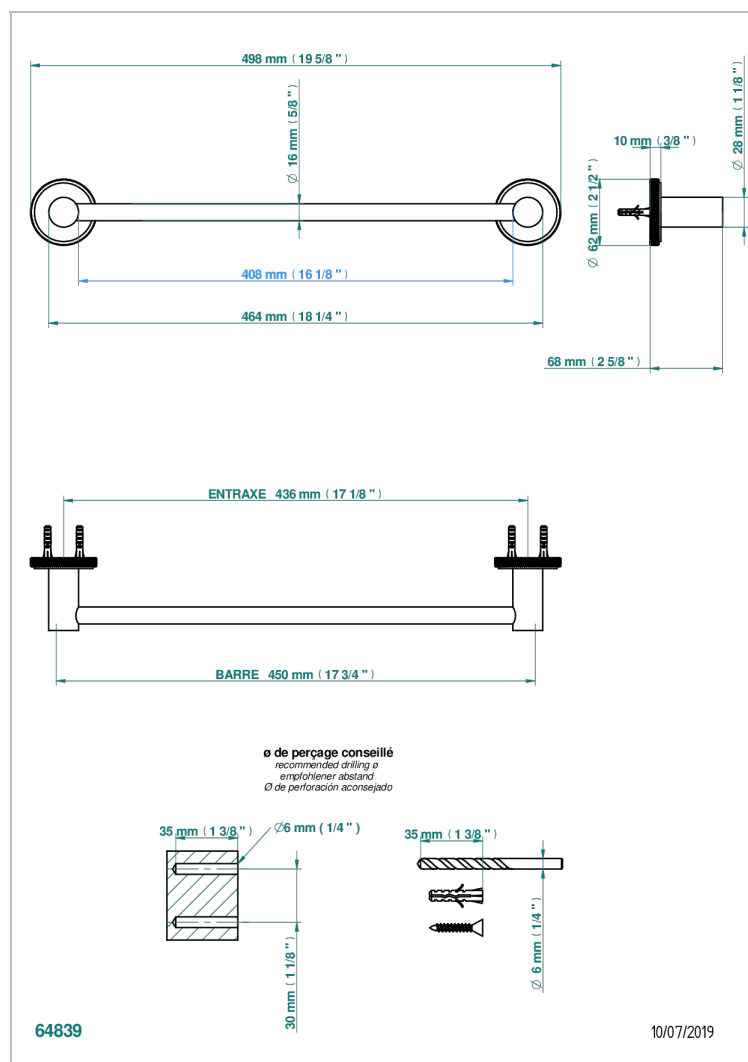

# SYSTEM DIAMOND METAL WITH LEVER HANDLES

G9D-514/45

Towel bar, 18" long

## CHARACTERISTIC

- System Diamond Metal with lever handles
- Towel bar, 18" long