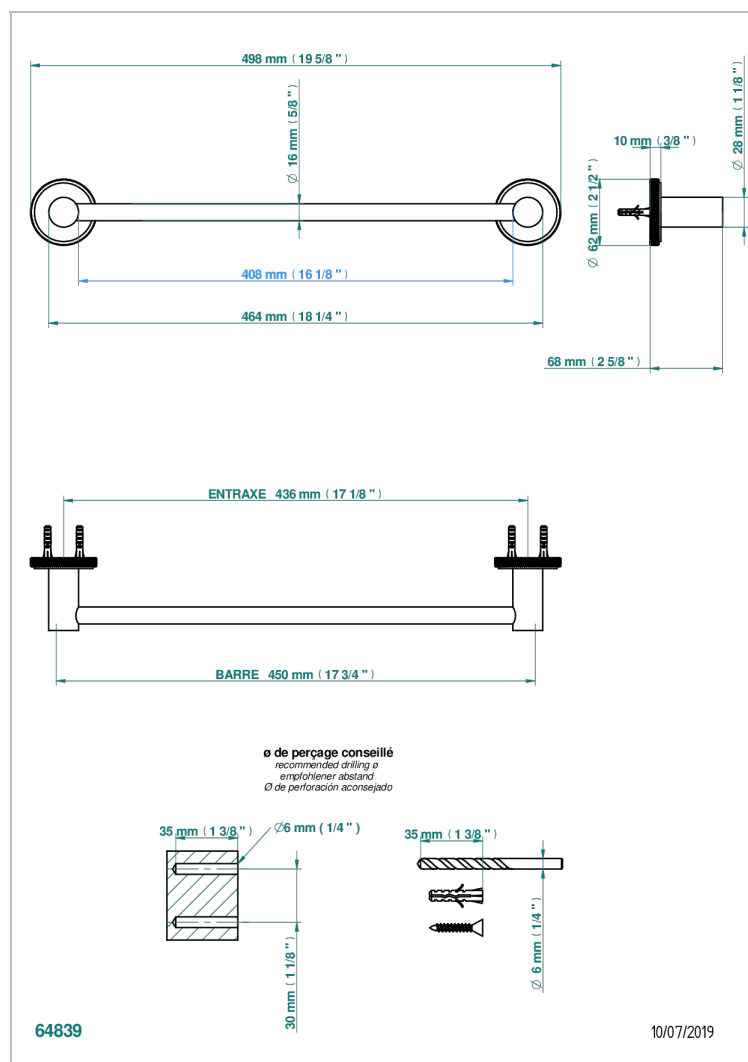

SYSTEM DIAMOND METAL WITH LEVER

G9D-514/45

Single towel rail, fixed rail, length: 450 mm

CHARACTERISTIC

- System Diamond Metal with lever
- Single towel rail, fixed rail, length: 450 mm

AVAILABLE FINITIONS