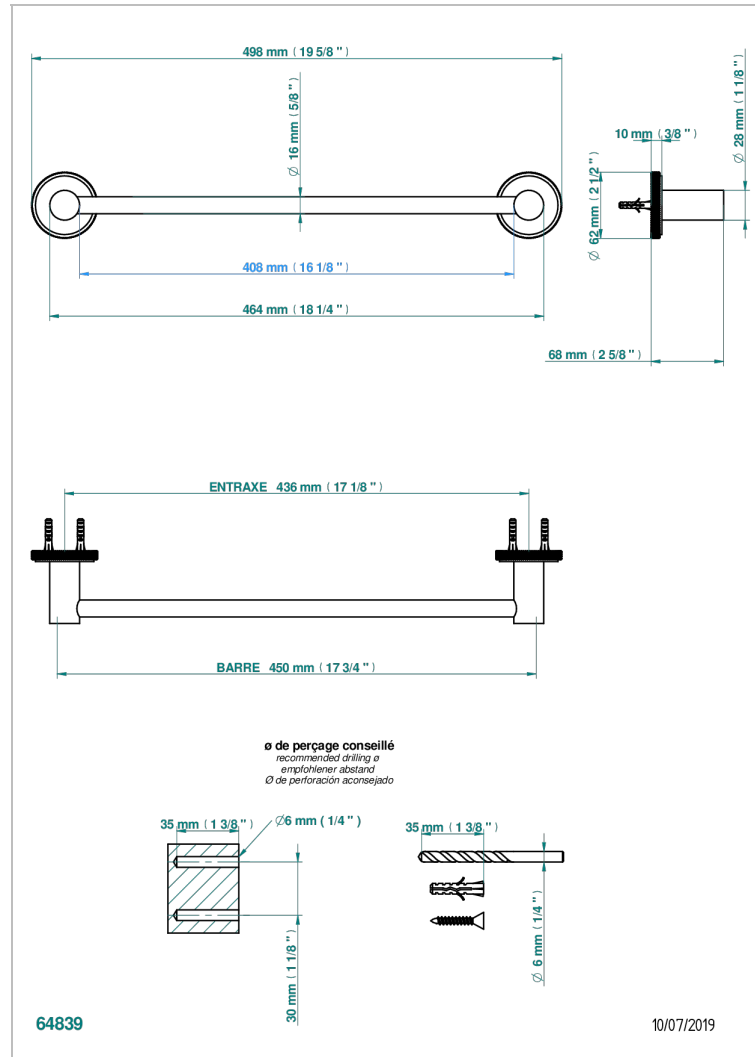

# SYSTEM DIAMOND METAL WITH LEVER

G9D-514/45

Single towel rail, fixed rail, length: 450 mm

## CARACTERÍSTICAS

- System Diamond Metal with lever
- Single towel rail, fixed rail, length: 450 mm