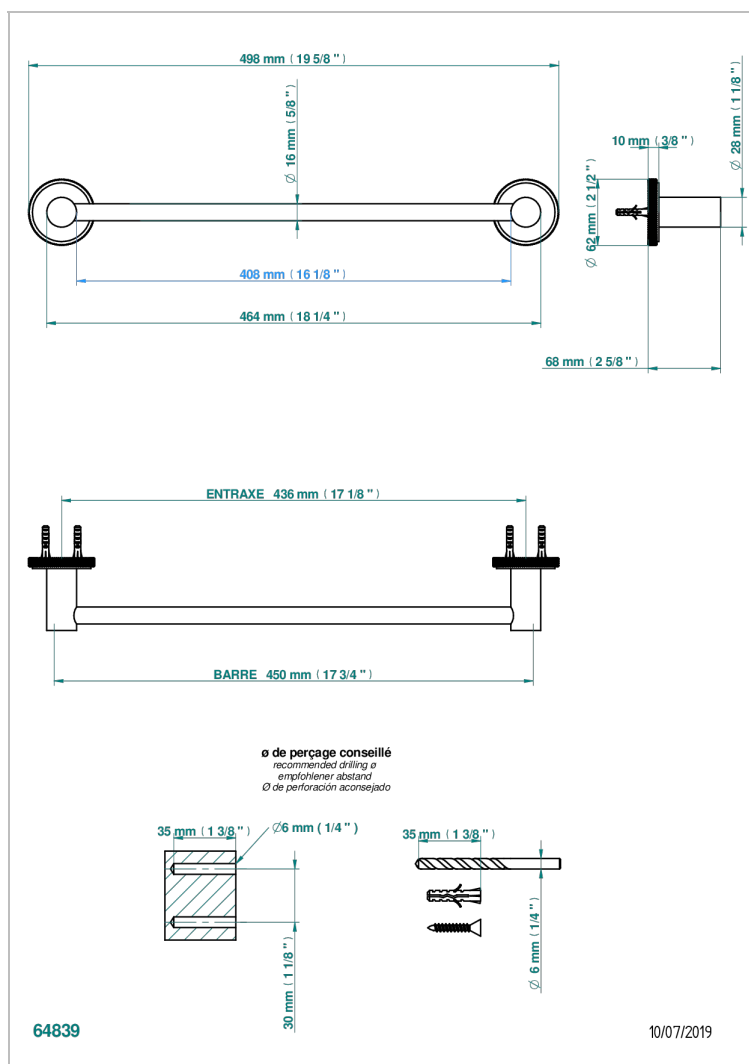

SYSTEM DIAMOND METAL WITH LEVER

G9D-514/45

Single towel rail, fixed rail, length: 450 mm

CHARACTERISTIC

- System Diamond Metal with lever
- Single towel rail, fixed rail, length: 450 mm

AVAILABLE FINITIONS