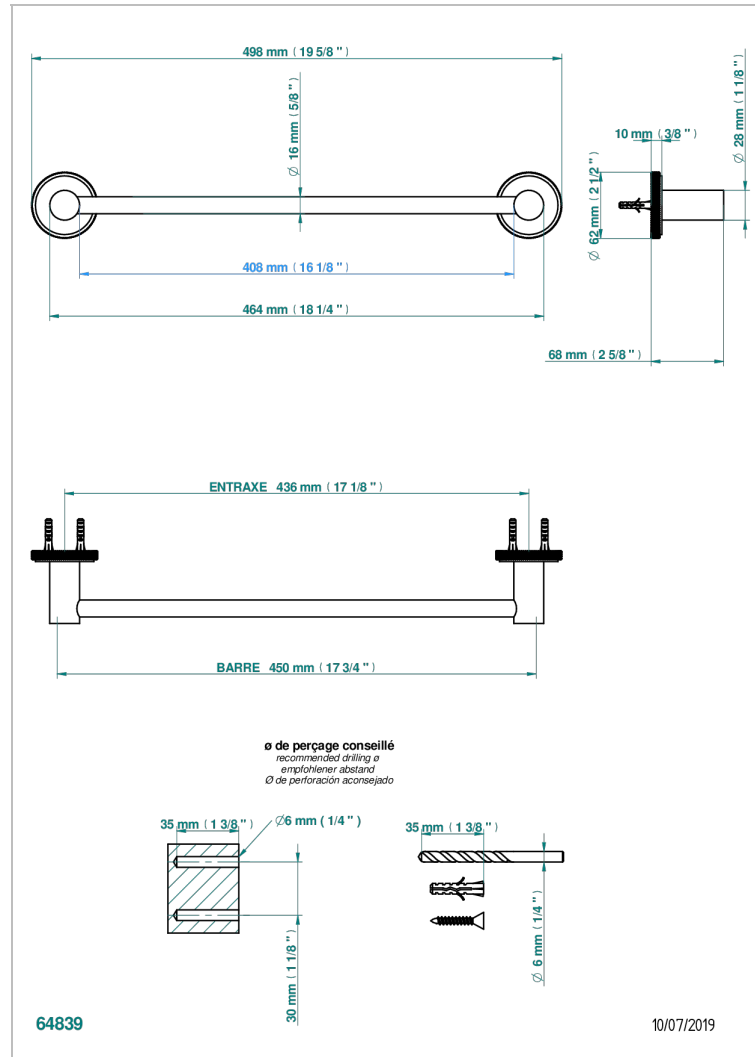

SYSTEM DIAMOND METAL WITH LEVER

G9D-514/45

Single towel rail, fixed rail, length: 450 mm

CARACTERÍSTICAS

- System Diamond Metal with lever
- Single towel rail, fixed rail, length: 450 mm

ACABADOS DISPONIBLES