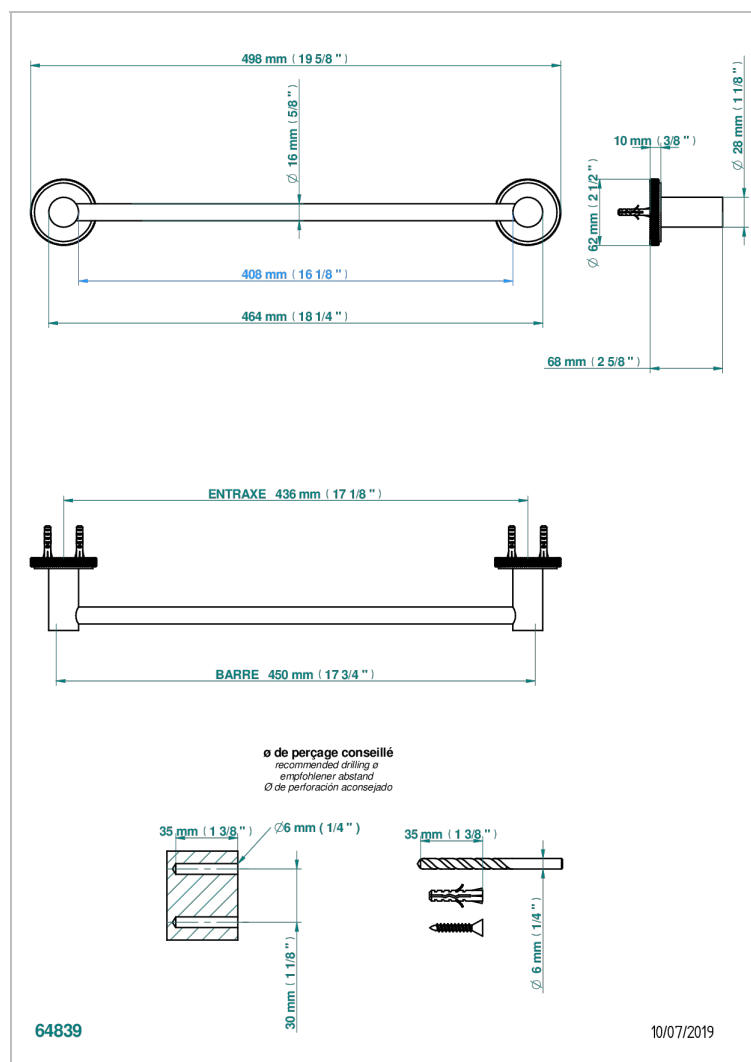

SYSTEM DIAMOND METAL WITH LEVER

G9D-514/45

Single towel rail, fixed rail, length: 450 mm

CHARACTERISTIC

- System Diamond Metal with lever
- Single towel rail, fixed rail, length: 450 mm

AVAILABLE FINITIONS