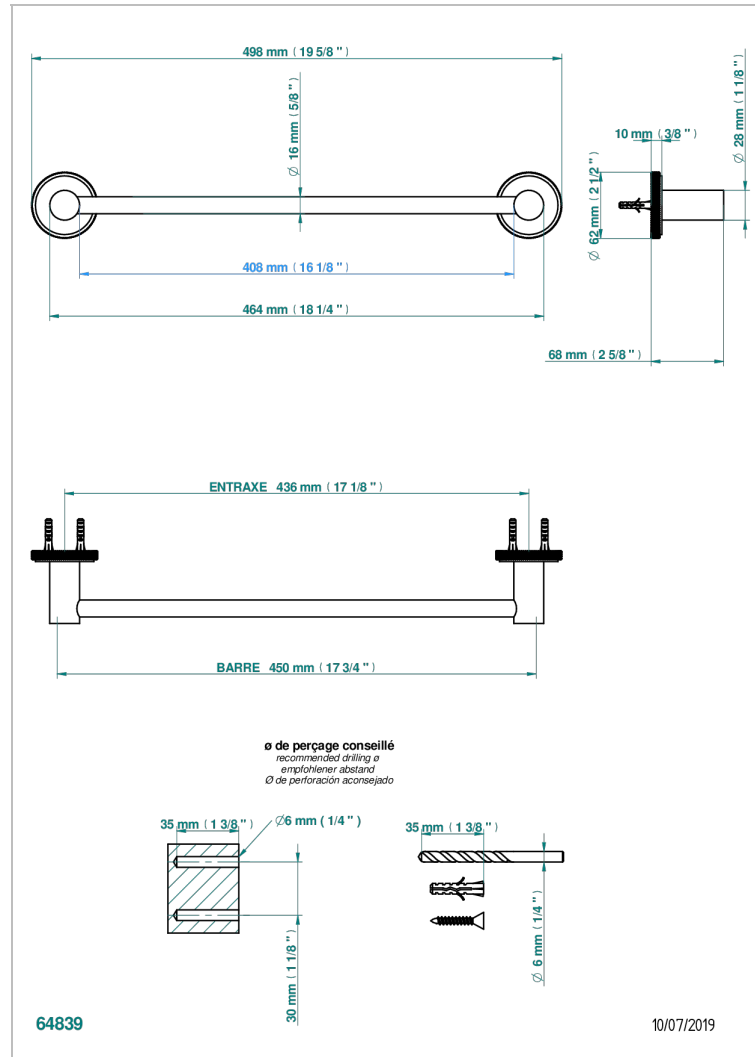

SYSTEM DIAMOND METAL

G9C-514/45

Single towel rail, fixed rail, length: 450 mm

THG[®]
PARIS

CARACTERÍSTICAS

- System Diamond Metal
- Single towel rail, fixed rail, length: 450 mm

ACABADOS DISPONIBLES

Bronce claro - D01
Cerámica negra mate - D30
Cobre viejo mate - H07
Cromo - A02
Cromo mate - C02
Dorado - F01